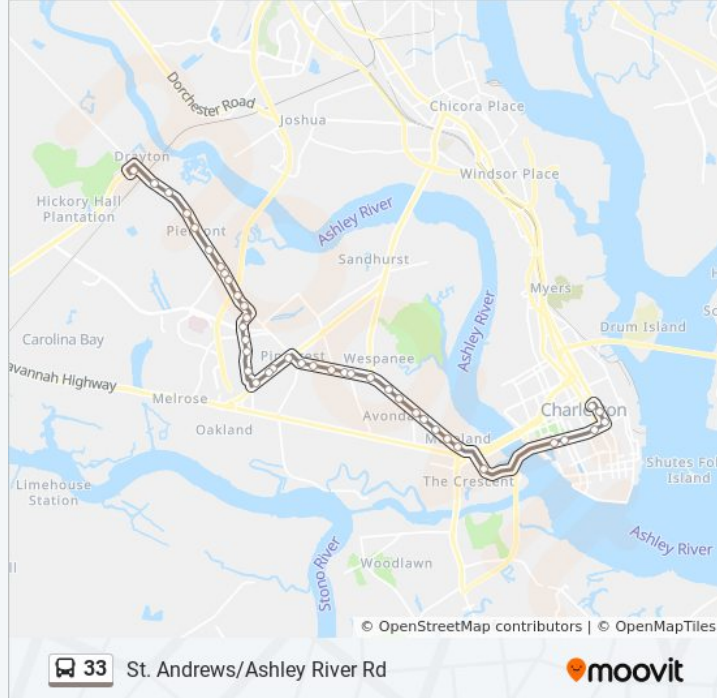

St Andrews Blvd / Sycamore Ave

St. Andrews Blvd / 5th Ave

Ashley River Rd / Carriage Ln

Ashley River Rd / Winston St

Ashley River Rd / Heathwood Dr

Ashley River Rd / Ashley Hall Rd

Ashley River Rd / Westover Dr

Ashely River Rd / Wappoo Rd

Sam Rittenberg Blvd / Ashley River Rd

1890 Sam Rittenberg Blvd

1916 Sam Rittenberg Blvd

Sam Rittenberg Blvd / Orleans Rd

Citadel Mall

Orleans Rd / Carverwood Ln

Orleans Rd / Carrie St

Tobias Gadsden Blvd / Paul Cantrell Blvd

Tobias Gadsden Blvd / Ashley River Rd

Ashley River Rd / Richmond St

Ashley River Rd / Ashley Hall Plantation Rd

Ashley River Rd / Ashley Crossing Ln

Ashley River Rd / Sledge Ln

Ashley River Rd / Magwood Dr

Ashley River Rd / Dogwood Rd

Ashley River Rd / Pierpont Ave

Ashley River Rd / Parsonage Rd

Ashley River Rd / Plainview Rd Wb

Ashley River Rd / Glendale Dr

Ashley River Rd / Bees Ferry Rd

33 bus time schedules and route maps are available in an offline PDF at moovitapp.com. Use the [Moovit App](#) to see live bus times, train schedule or subway schedule, and step-by-step directions for all public transit in Charleston, SC.

[About Moovit](#) • [MaaS Solutions](#) • [Supported Countries](#) • [Mooviter Community](#)

Check Live Arrival Times