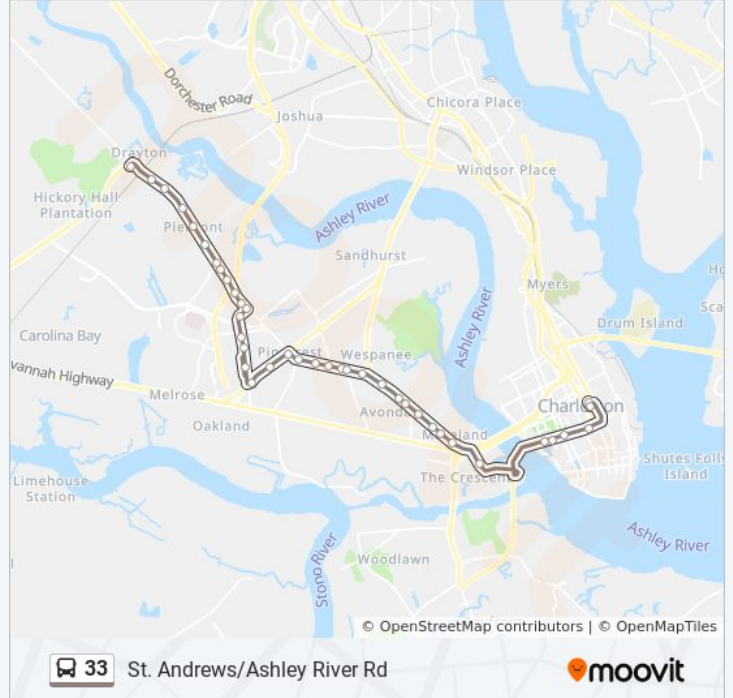

33 bus Info
Direction: Mary St / Meeting St
Stops: 39
Trip Duration: 44 min
Line Summary:

Ashley River Rd / Brookwood Cir

Ashley River Rd / Playground Rd

Ashley River Rd / Carriage Ln

St. Andrews Blvd / Davidson Ave

St Andrews Blvd / Sycamore Ave

St Andrews Blvd / Avondale Ave

St Andrews Blvd / Oakdale Pl

St. Andrews Blvd / Riverdale Dr

St Andrews Blvd / Parish Rd

St Andrews Blvd / West Harrison Rd

Fielding Connector / Croghan Spur Rd

Calhoun St / Courtenay Dr

Calhoun St / Jonathan Lucas St (Near Side)

Calhoun St / Ashley Ave (Farside)

Calhoun St / St Philip St

Transit Mall

Mary St / Meeting St

Direction: St. Andrews/Ashley River Rd

40 stops

[VIEW LINE SCHEDULE](#)

Mary St / Meeting St

Visitors Center / Charleston Museum

Meeting St / Calhoun St

Calhoun St / St Philip St

Calhoun St / Ashley Ave

Calhoun St / Jonathan Lucas St (Far Side)

Fielding Connector / Ripley Point Dr