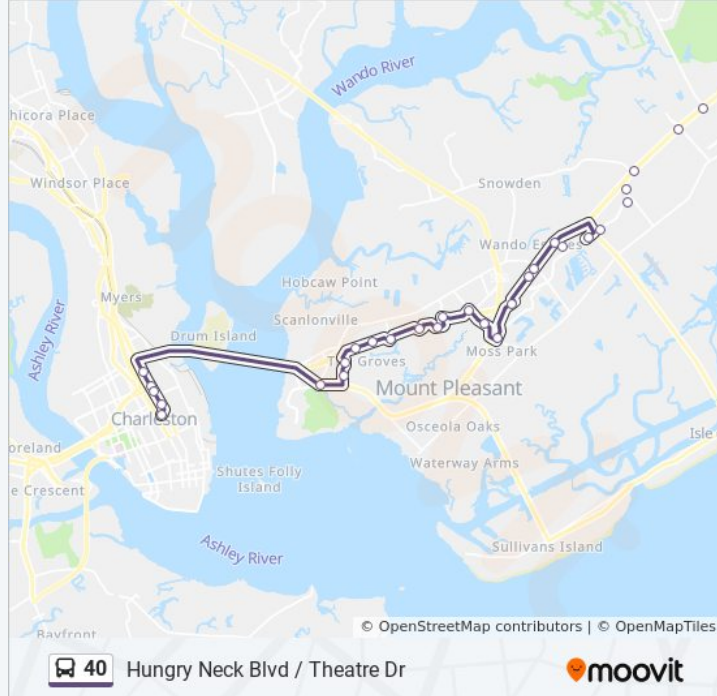

### Direction: Hungry Neck Blvd / Theatre Dr

30 stops

[VIEW LINE SCHEDULE](#)

- Mary St / Meeting St
- Meeting St / Woolfe St
- Meeting St / Line St Nb
- Meeting St / Sheppard St
- Meeting St / Johnson St Nb
- Coleman Blvd / Patriots Point Blvd
- Houston Northcutt Blvd / Harbor Pointe Dr
- Houston Northcutt Blvd / Ann Edwards Ln
- Johnnie Dodds Blvd (Frontage Rd) / Lansing Dr
- Johnnie Dodds Blvd (Frontage Rd) / Cottingham Dr
- Johnnie Dodds Blvd (Frontage Rd) / S Shelmore Blvd
- Johnnie Dodds Blvd (Frontage Rd) / Dragoon Dr
- Johnnie Dodds Blvd (Frontage Rd) / Anna Knapp Blvd
- Anna Knapp Blvd / Johnnie Dodds Blvd (N Of 17)
- Johnnie Dodds Blvd / Bowman Rd (N Of 17)
- Bowman Rd / Rosemead Rd
- Stuart Engals Blvd / Bowman Rd
- Stuart Engals Blvd / Wando Crossing Center (Park & Ride)
- N Hwy 17 / Freeman Scott Rd

### 40 bus Info

**Direction:** Hungry Neck Blvd / Theatre Dr

**Stops:** 30

**Trip Duration:** 40 min

**Line Summary:**

N Hwy 17 / Venning Rd

N Hwy 17 / Market Center Blvd

Towne Centre / Market Center Blvd

Hungry Neck Blvd / Theater Dr

Sweetgrass Basket Pkwy / Two Island Ct

Sweetgrass Basket Pkwy / Six Mile Rd

Six Mile Rd / Primus Rd

N Hwy 17 / Long Point Rd

N Hwy 17 / Hamlin Rd

N Hwy 17 / Dingle Rd

Walmart - Market at Oakland (Park & Ride)

### Direction: Mary St / Meeting St

30 stops

[VIEW LINE SCHEDULE](#)

Walmart - Market at Oakland (Park & Ride)

N Hwy 17 / Hwy 41

N Hwy 17 / Brickyard Pkwy

N Hwy 17 / Long Point Rd

Six Mile Rd / Tea Planter Ln