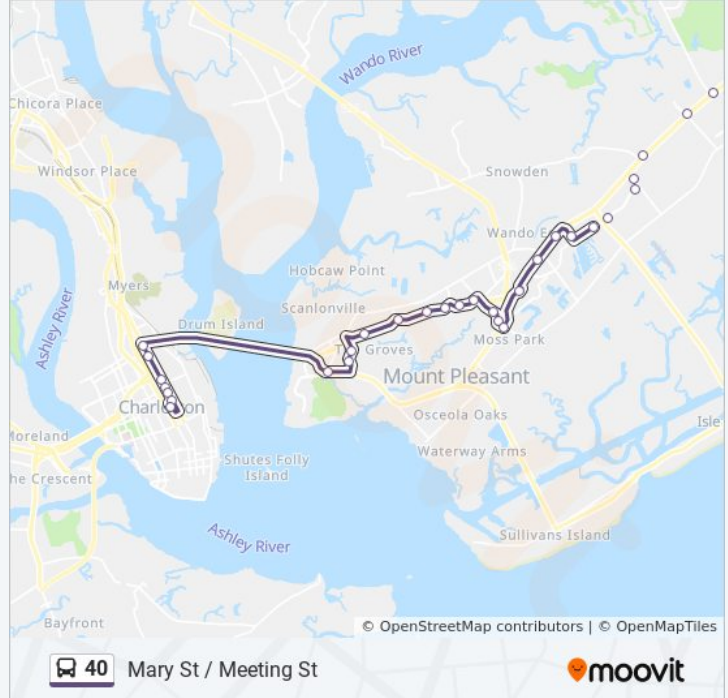

Circle

Johnnie Dodds Blvd (Frontage Rd) / Anna Knapp Blvd

Johnnie Dodds Blvd (Frontage Rd) / Sandlake Rd

Johnnie Dodds Blvd (Frontage Rd) / S Shelmore Blvd (N Of Hwy 17)

Johnnie Dodds Blvd (Frontage Rd) / Runaway Bay Dr

Houston Northcutt Blvd / Ann Edwards Ln

Houston Northcutt Blvd / Harbor Pointe Dr

Coleman Blvd / Patriots Point Rd

Meeting St / Huger St

Meeting St / Johnson St Sb

Meeting St / Line St Sb

Meeting St / Spring St Sb

Meeting St / Mary St

Transit Mall

40 bus time schedules and route maps are available in an offline PDF at moovitapp.com. Use the [Moovit App](#) to see live bus times, train schedule or subway schedule, and step-by-step directions for all public transit in Charleston, SC.

[About Moovit](#) • [MaaS Solutions](#) • [Supported Countries](#) • [Mooviter Community](#)

© 2024 Moovit - All Rights Reserved

Check Live Arrival Times