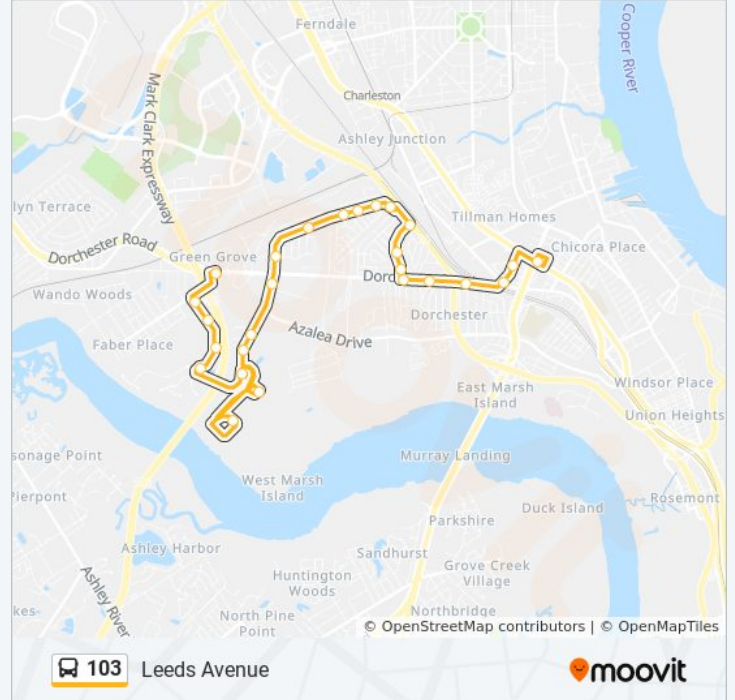

## Direction: N. Charleston Superstop

18 stops

[VIEW LINE SCHEDULE](#)

Dorchester Rd / Paramount Dr  
Dorchester Rd / Leeds Ave  
Leeds Ave / Spur St  
Leeds Ave / Primrose Ave  
Martha Dr / Peacock Ave  
Martha Dr / Budds Ave  
Martha Dr / Stith Ave  
Martha Dr / Ranger Dr  
Ranger Dr / Lawrence St  
Lawrence St / Constitution Ave  
Constitution Ave / Ranger Dr  
Dorchester Rd / Stark Ln  
Dorchester Rd / South Allen Dr  
Dorchester Rd / Kent Ave  
Dorchester Rd / Meeting Street Rd  
Dorchester Rd / Pinehaven Dr  
Rivers Ave / Commander Rd  
N. Charleston Superstop on Cosgrove Ave

## 103 bus Info

**Direction:** N. Charleston Superstop

**Stops:** 18

**Trip Duration:** 16 min

**Line Summary:**

**Direction: Paramount Dr / Dorchester Rd**

25 stops

[VIEW LINE SCHEDULE](#)

**103 bus Info**

**Direction:** Paramount Dr / Dorchester Rd

**Stops:** 25

**Trip Duration:** 24 min

**Line Summary:**

County Public Services Bldg

Leeds Ave / Leeds PI W

Faber Place Dr / Leeds Ave

3955 Faber PI Dr

Faber PI / Boeing

Faber Place Dr / Paramount Dr

Dorchester Rd / Paramount Dr

103 bus time schedules and route maps are available in an offline PDF at [moovitapp.com](https://moovitapp.com). Use the [Moovit App](#) to see live bus times, train schedule or subway schedule, and step-by-step directions for all public transit in Charleston, SC.