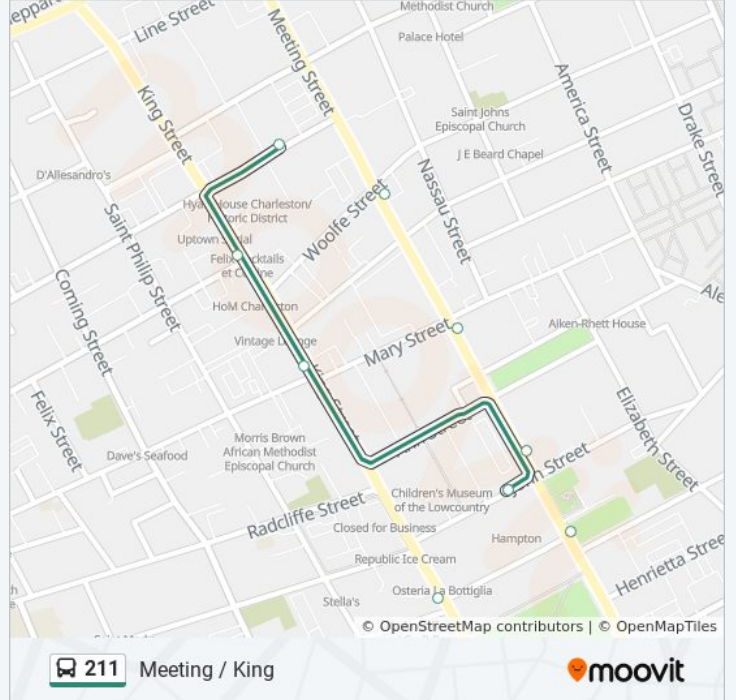

Direction: Meeting / King

26 stops

[VIEW LINE SCHEDULE](#)

- Visitors Center on John St
- King St / Vanderhorst St
- King St / Calhoun St
- King St / George St
- King St / Wentworth St
- King St / Market St
- King St / Clifford St
- King St / Queen St
- Broad St / Meeting St
- Broad St / Church St
- E Bay St / N Atlantic Wharf
- Vendue Range / Concord St
- Concord St / Cumberland St
- Market St / East Bay St
- Market St / Meeting St
- Meeting St / Hasell St
- Meeting St / George St
- Meeting St / Calhoun St
- Meeting St / Charlotte St
- Charleston Museum / Visitors Center
- Meeting St / Mary St
- Meeting St / Woolfe St

211 bus Info

Direction: Meeting / King

Stops: 26

Trip Duration: 45 min

Line Summary:

Spring St / Meeting St

King St / Cannon St

King St / Morris St

Visitors Center on John St

211 bus time schedules and route maps are available in an offline PDF at moovitapp.com. Use the [Moovit App](#) to see live bus times, train schedule or subway schedule, and step-by-step directions for all public transit in Charleston, SC.