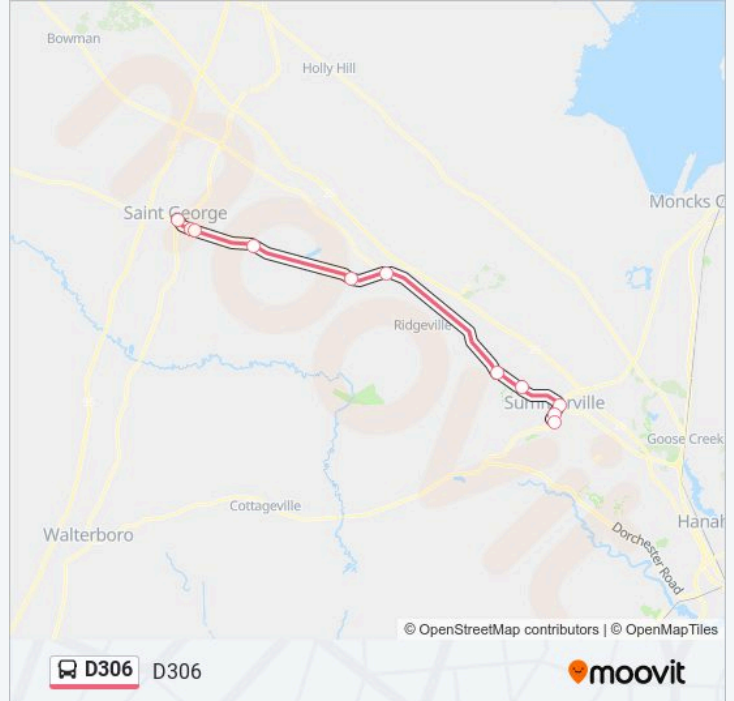

 **D306**

D306

Get The App

The bus line D306 has 2 routes. For regular weekdays, their operation hours are:

(1) D306: 5:00 AM - 5:00 PM(2) D306: 5:00 AM - 5:00 PM

Use the Moovit App to find the closest D306 bus station near you and find out when is the next D306 bus arriving.

Direction: D306

11 stops

[VIEW LINE SCHEDULE](#)

Berlin G. Myers Parkway Park & Ride
S Main St / E Richardson Ave
Dorchester County Services Building
Troy Knight Judicial Complex
Crossroads Plaza- Hwy 78 / Jedburg Rd
Dorchester County Maintenance Shop
2508 Us-78, Dorchester, Sc 29437
Woodland High School Wb
Dorchester County Quick Jobs
Dorchester County Judicial Center/Court House
Dorchester Co. Waggoner Services Building

D306 bus Info

Direction: D306

Stops: 11

Trip Duration: 60 min

Line Summary:

Direction: D306

11 stops

[VIEW LINE SCHEDULE](#)

Troy Knight Judicial Complex

Dorchester County Services Building

S Main St / W Richardson Ave

Berlin G. Myers Parkway Park & Ride

D306 bus Time Schedule

D306 Route Timetable:

Sunday	Not Operational
Monday	5:00 AM - 5:00 PM
Tuesday	5:00 AM - 5:00 PM
Wednesday	5:00 AM - 5:00 PM
Thursday	5:00 AM - 5:00 PM
Friday	5:00 AM - 5:00 PM
Saturday	Not Operational