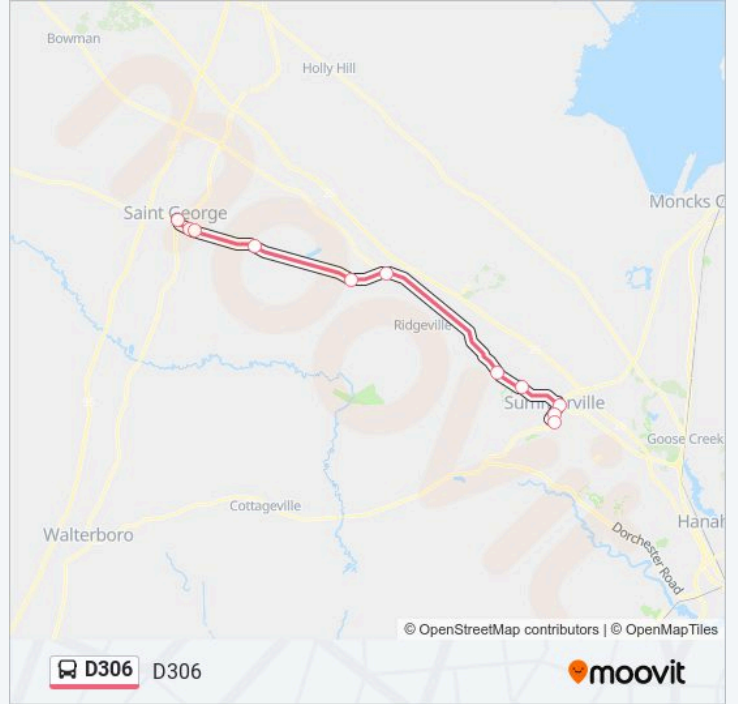

 **D306**

D306

Get The App

The bus line D306 has 2 routes. For regular weekdays, their operation hours are:

(1) D306: 5:00 AM - 5:00 PM(2) D306: 5:00 AM - 5:00 PM

Use the Moovit App to find the closest D306 bus station near you and find out when is the next D306 bus arriving.

D306 bus Info

Direction: D306

Stops: 11

Trip Duration: 60 min

Line Summary:

Direction: D306

11 stops

[VIEW LINE SCHEDULE](#)

Troy Knight Judicial Complex

Dorchester County Services Building

S Main St / W Richardson Ave

Berlin G. Myers Parkway Park & Ride

D306 bus Time Schedule

D306 Route Timetable:

Sunday	Not Operational
Monday	5:00 AM - 5:00 PM
Tuesday	5:00 AM - 5:00 PM
Wednesday	5:00 AM - 5:00 PM
Thursday	5:00 AM - 5:00 PM
Friday	5:00 AM - 5:00 PM
Saturday	Not Operational

D306 bus Info

Direction: D306

Stops: 11

Trip Duration: 60 min

Line Summary:

D306 bus time schedules and route maps are available in an offline PDF at moovitapp.com. Use the Moovit App to see live bus times, train schedule or subway schedule, and step-by-step directions for all public transit in Charleston, SC.