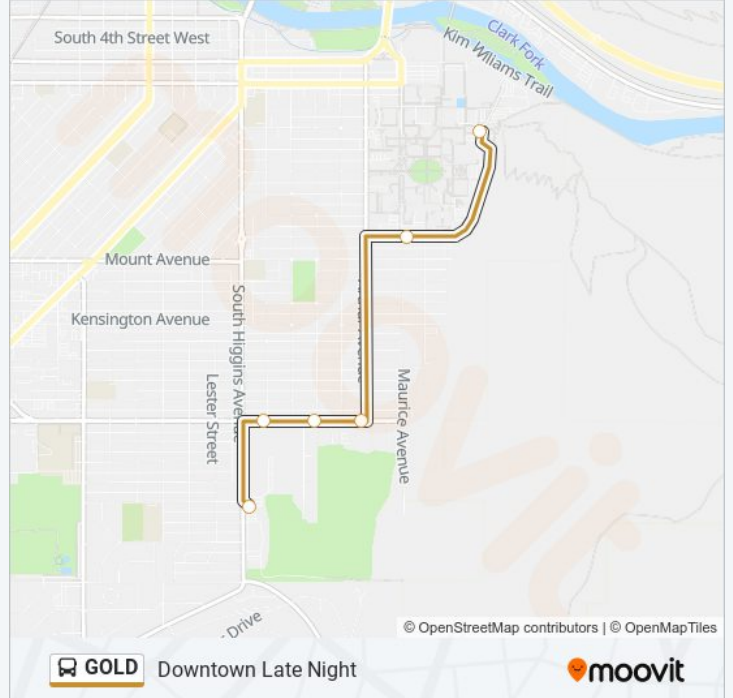

Use the Moovit App to find the closest GOLD bus station near you and find out when is the next GOLD bus arriving.

**Direction: University Center→Lewis And Clark Park And Ride**

6 stops

[VIEW LINE SCHEDULE](#)

University Center

Science Complex

South Ave E &amp; Arthur Ave.

South Ave E &amp; Hilda Ave.

South Ave E &amp; Gerald Ave.(Dornblaser)

Lewis And Clark Park And Ride

**GOLD bus Time Schedule**University Center→Lewis And Clark Park And Ride  
Route Timetable:

**Direction: University Center→University Center**

28 stops

[VIEW LINE SCHEDULE](#)

- University Center
- Science Complex
- Arthur & Evans
- Arthur & Central (Outbound)
- South Ave E & Arthur Ave.
- South Ave E & Hilda Ave.
- South Ave E & Gerald Ave.(Dornblaser)
- Higgins & Livingston (Outbound)
- Lewis And Clark Park And Ride
- Higgins & Livingston (Inbound)
- South Ave E & Gerald Ave. (Dornblaser Park & Ride)
- South Ave E & Hilda Ave.
- South Ave E & Arthur Ave.
- Arthur & Central (Inbound)
- Arthur & Woodworth
- Arthur & Beverly
- Arthur Ave & Keith Ave. (Miller Hall)
- Arthur Ave & Daly Ave.

**GOLD bus Info**

**Direction:** University Center→University Center

**Stops:** 28

**Trip Duration:** 22 min

**Line Summary:**

Maurice & Connell (Charging Station)

Main St & Madison St

Main St & Adams St