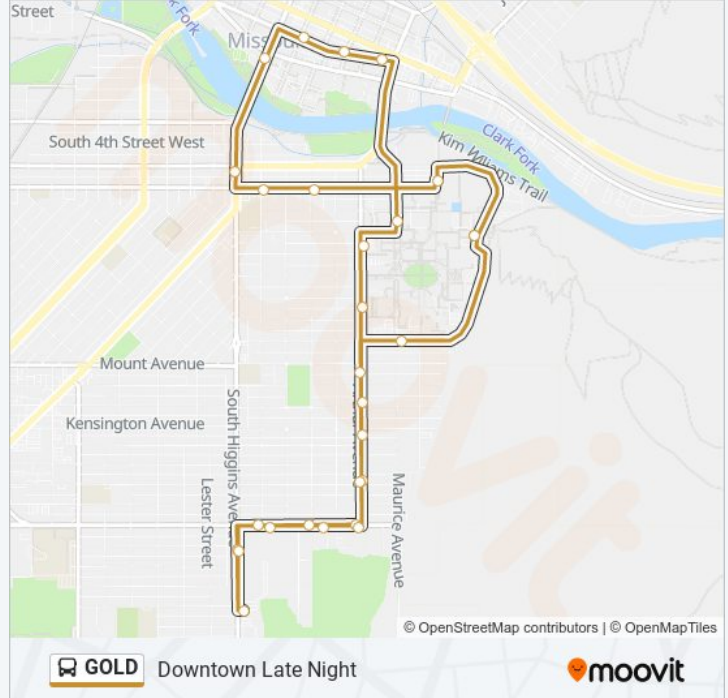

Sunday	2:30 AM
Monday	Not Operational
Tuesday	Not Operational
Wednesday	Not Operational
Thursday	Not Operational
Friday	2:30 AM
Saturday	2:30 AM

**GOLD bus Info****Direction:** University Center→Lewis And Clark Park And Ride**Stops:** 6**Trip Duration:** 7 min**Line Summary:**

**Direction: University Center→University Center**

28 stops

[VIEW LINE SCHEDULE](#)

- University Center
- Science Complex
- Arthur & Evans
- Arthur & Central (Outbound)
- South Ave E & Arthur Ave.
- South Ave E & Hilda Ave.
- South Ave E & Gerald Ave.(Dornblaser)
- Higgins & Livingston (Outbound)
- Lewis And Clark Park And Ride
- Higgins & Livingston (Inbound)
- South Ave E & Gerald Ave. (Dornblaser Park & Ride)
- South Ave E & Hilda Ave.
- South Ave E & Arthur Ave.
- Arthur & Central (Inbound)
- Arthur & Woodworth
- Arthur & Beverly
- Arthur Ave & Keith Ave. (Miller Hall)
- Arthur Ave & Daly Ave.

**GOLD bus Info**

**Direction:** University Center→University Center

**Stops:** 28

**Trip Duration:** 22 min

**Line Summary:**

Maurice & Connell (Charging Station)

Main St & Madison St

Main St & Adams St

Main St & Pattee St

N Higgins Ave & E Front St.(Wilma)

S Higgins Ave & S 5th St.

S 6th St E & Gerald Ave.

S 6th St E & Hilda Ave.

Van Buren & 5th St E (Adams Center)

University Center

GOLD bus time schedules and route maps are available in an offline PDF at [moovitapp.com](https://moovitapp.com). Use the [Moovit App](#) to see live bus times, train schedule or subway schedule, and step-by-step directions for all public transit in Missoula.