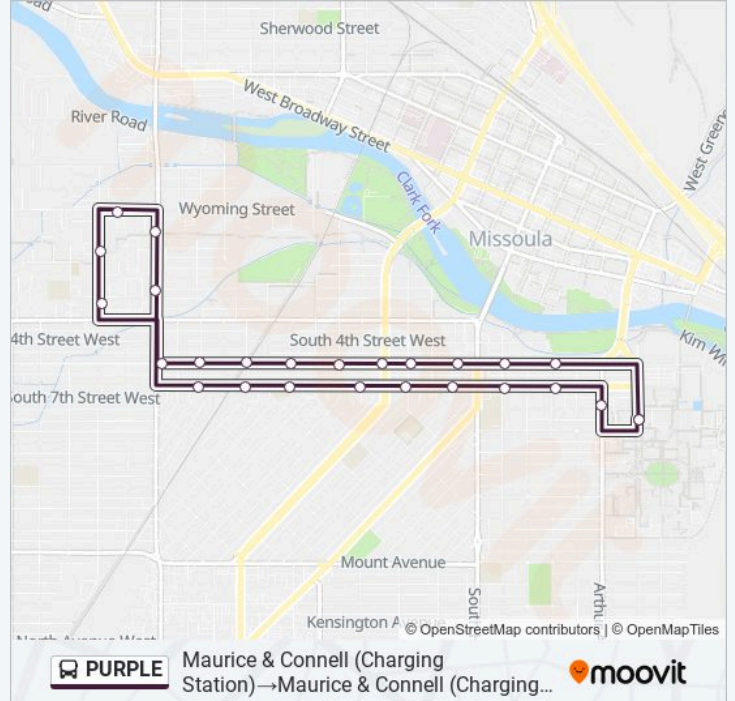

Direction: Maurice & Connell (Charging Station) → Maurice & Connell (Charging Station)

26 stops

[VIEW LINE SCHEDULE](#)

Maurice & Connell (Charging Station)

S 5th St E & Hilda Ave.

S 5th St E & Gerald Ave.

PURPLE bus Info

Direction: Maurice & Connell (Charging Station) → Maurice & Connell (Charging Station)

Stops: 26

Trip Duration: 30 min

Line Summary:

S 6th St W & Cottonwood St.

S 6th St W & Chestnut St.

6th & Myrtle

S 6th St E & Gerald Ave.

S 6th St E & Hilda Ave.

Arthur & Eddy

Maurice & Connell (Charging Station)

Direction: Maurice & Connell (Charging Station)→Wyoming & Catlin

14 stops

[VIEW LINE SCHEDULE](#)

Maurice & Connell (Charging Station)

S 5th St E & Hilda Ave.

S 5th St E & Gerald Ave.

5th & Myrtle

5th & Chestnut

S 5th St W & Orange St.

5th & Hickory

S 5th St W & Ash St.

5th & Ivy