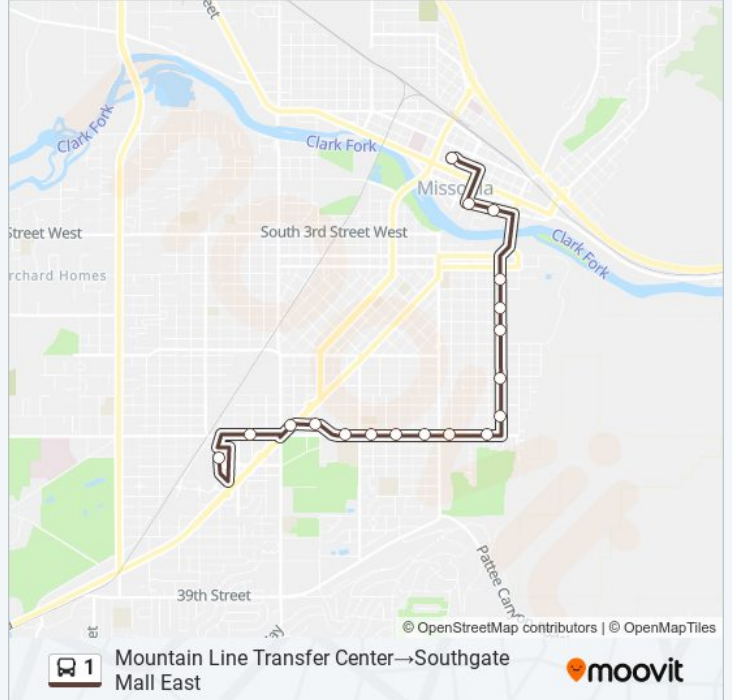

Mountain Line Transfer Center → Southgate Mall East

Get The App

The 1 bus line (Mountain Line Transfer Center → Southgate Mall East) has 2 routes. For regular weekdays, their operation hours are:

(1) Mountain Line Transfer Center → Southgate Mall East: 5:45 AM - 9:45 PM
 (2) Southgate Mall West → Mountain Line Transfer Center: 6:20 AM - 10:20 PM

Use the Moovit App to find the closest 1 bus station near you and find out when is the next 1 bus arriving.

Direction: Mountain Line Transfer Center → Southgate Mall East
 18 stops
[VIEW LINE SCHEDULE](#)

- Mountain Line Transfer Center
- E Front St & N Pattee St
- E Front St & Lambros Dr
- Arthur Ave & Eddy Ave
- Arthur Ave & University Ave
- Arthur Ave & Keith Ave
- Arthur & Beverly
- Arthur Ave & E Central Ave
- South Ave E & Helen Ave
- South Ave E & Gerald Ave
- South Ave W & Lester St
- South Ave W & Park St
- South Ave W & Queen St
- South Ave W & Bow St
- W Sussex Ave & Stephens Ave
- Brooks St & Oxford St
- South Ave W & S Catlin St
- Southgate Mall East

1 bus Info
Direction: Mountain Line Transfer Center → Southgate Mall East
Stops: 18
Trip Duration: 15 min
Line Summary:

Direction: Southgate Mall West → Mountain Line Transfer Center

20 stops

[VIEW LINE SCHEDULE](#)