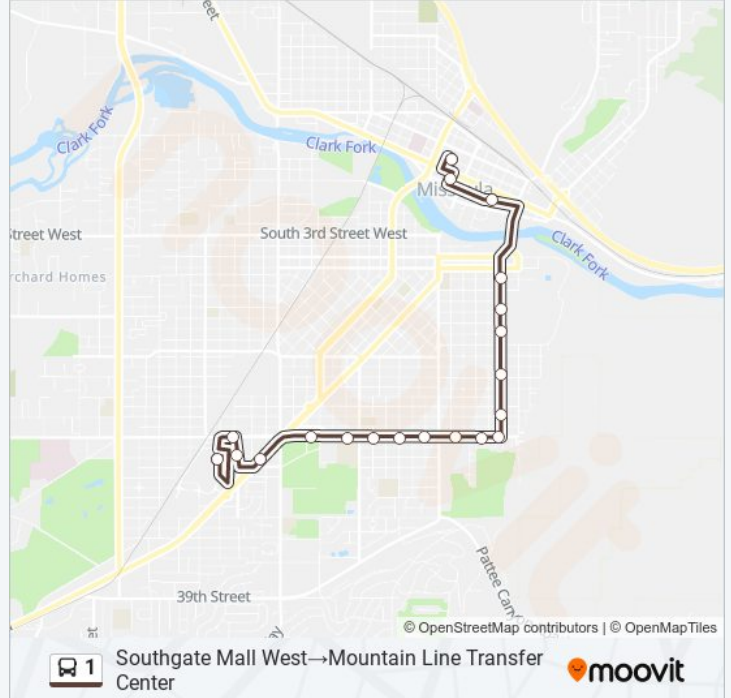

- Mountain Line Transfer Center
- E Front St & N Pattee St
- E Front St & Lambros Dr
- Arthur Ave & Eddy Ave
- Arthur Ave & University Ave
- Arthur Ave & Keith Ave
- Arthur & Beverly
- Arthur Ave & E Central Ave
- South Ave E & Helen Ave
- South Ave E & Gerald Ave
- South Ave W & Lester St
- South Ave W & Park St
- South Ave W & Queen St
- South Ave W & Bow St
- W Sussex Ave & Stephens Ave
- Brooks St & Oxford St
- South Ave W & S Catlin St
- Southgate Mall East

1 bus Info
Direction: Mountain Line Transfer Center → Southgate Mall East
Stops: 18
Trip Duration: 15 min
Line Summary:

Direction: Southgate Mall West → Mountain Line Transfer Center

20 stops

[VIEW LINE SCHEDULE](#)

1 bus Time Schedule

Southgate Mall West → Mountain Line Transfer Center Route Timetable:

Sunday	9:20 AM - 8:20 PM
Monday	6:20 AM - 10:20 PM
Tuesday	6:20 AM - 10:20 PM
Wednesday	6:20 AM - 10:20 PM
Thursday	6:20 AM - 10:20 PM
Friday	6:20 AM - 10:20 PM
Saturday	9:20 AM - 10:20 PM

1 bus Info

Direction: Southgate Mall West → Mountain Line Transfer Center

Stops: 20

Trip Duration: 24 min

Line Summary:

W Main St & Ryman St

Mountain Line Transfer Center

1 bus time schedules and route maps are available in an offline PDF at moovitapp.com. Use the [Moovit App](#) to see live bus times, train schedule or subway schedule, and step-by-step directions for all public transit in Missoula.