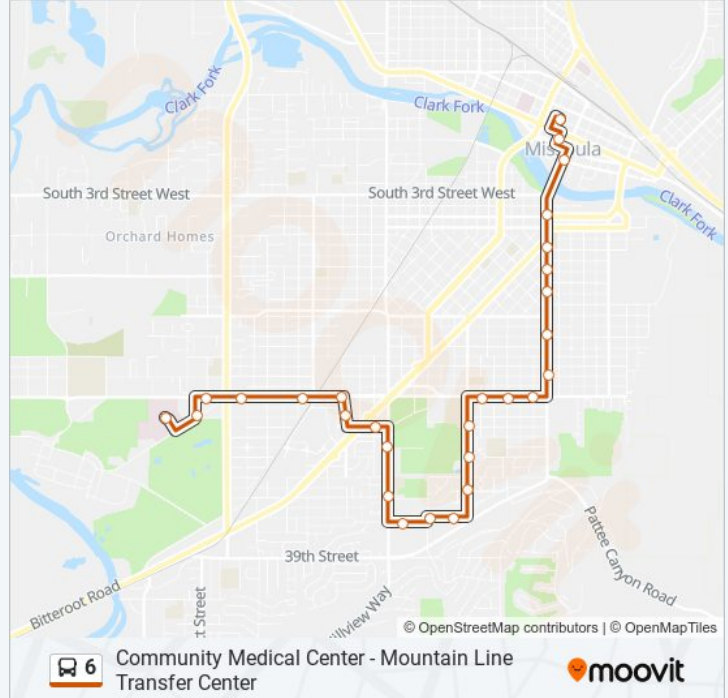

Use the Moovit App to find the closest 6 bus station near you and find out when is the next 6 bus arriving.

Direction: Community Medical Center→Mountain Line Transfer Center

28 stops

[VIEW LINE SCHEDULE](#)

6 bus Info

Direction: Community Medical Center→Mountain Line Transfer Center

Stops: 28

Trip Duration: 32 min

Line Summary:

S Higgins Ave & Central Ave W
 S Higgins Ave & Beverly Ave
 S Higgins Ave & Keith Ave
 S Higgins Ave & University Ave
 S Higgins Ave & Connell Ave
 S Higgins Ave & S 5th St
 N Higgins Ave & E Front St
 W Main St & Ryman St
 Mountain Line Transfer Center

Direction: Mountain Line Transfer Center → Community Medical Center

26 stops

[VIEW LINE SCHEDULE](#)

Mountain Line Transfer Center
 N Higgins Ave & W Front St
 S Higgins Ave & S 5th St
 S Higgins Ave & Connell Ave
 S Higgins Ave & Tremont St
 S Higgins Ave & Florence St
 S Higgins Ave & Strand Ave
 S Higgins Ave & Central Ave
 South Ave W & Lester St
 South Ave W & Park St
 South Ave W & Queen St
 Bancroft St & Dearborn Ave
 Bancroft St at Splash Montana
 Bancroft St & Dixon Ave
 34th St at Bancroft Pond
 34th St & Stephens Ave
 34th St at Albertsons
 S Russell St And Mcdonald Ave

6 bus Info

Direction: Mountain Line Transfer Center → Community Medical Center

Stops: 26

Trip Duration: 27 min

Line Summary:

Russell St at Ymca

Fairview Ave And Washburn St

Southgate Mall East