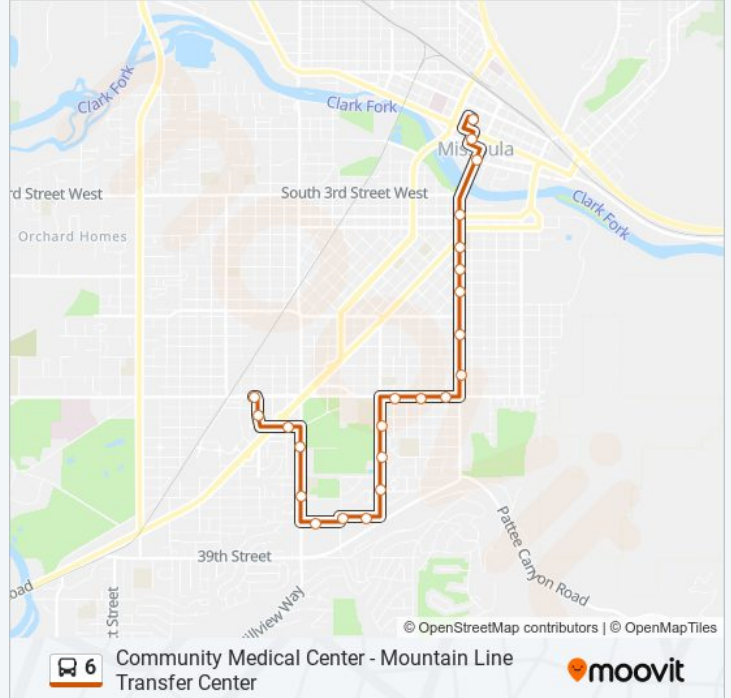

S Higgins Ave & Connell Ave

S Higgins Ave & S 5th St

N Higgins Ave & E Front St

W Main St & Ryman St

Mountain Line Transfer Center

6 bus time schedules and route maps are available in an offline PDF at moovitapp.com. Use the [Moovit App](#) to see live bus times, train schedule or subway schedule, and step-by-step directions for all public transit in Missoula.

[About Moovit](#) • [MaaS Solutions](#) • [Supported Countries](#) • [Mooviter Community](#)

© 2024 Moovit - All Rights Reserved

Check Live Arrival Times