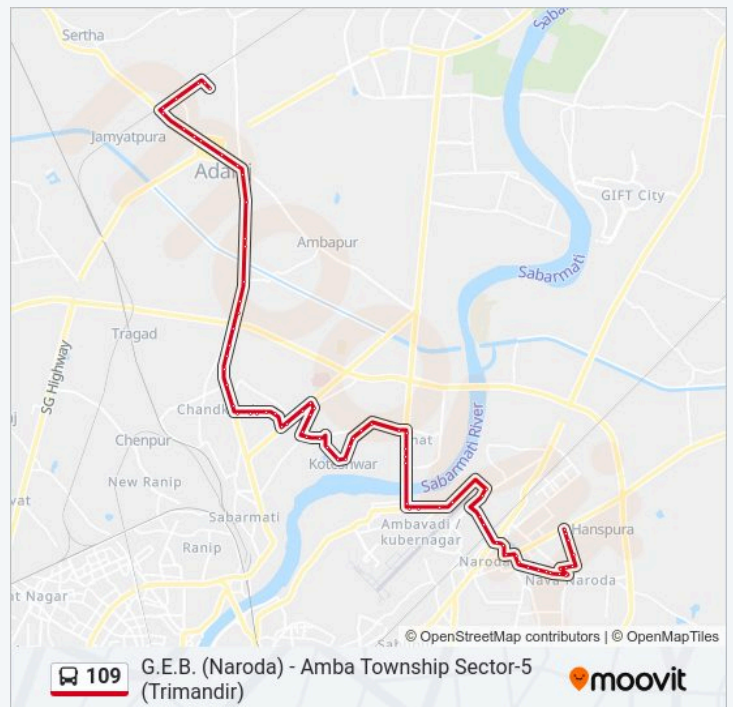

### 109 bus Info

**Direction:** G.E.B. (Naroda)

**Stops:** 78

**Trip Duration:** 73 min

**Line Summary:**

Srishti Arcade

Narnarayan Party Plot

Motera Gam