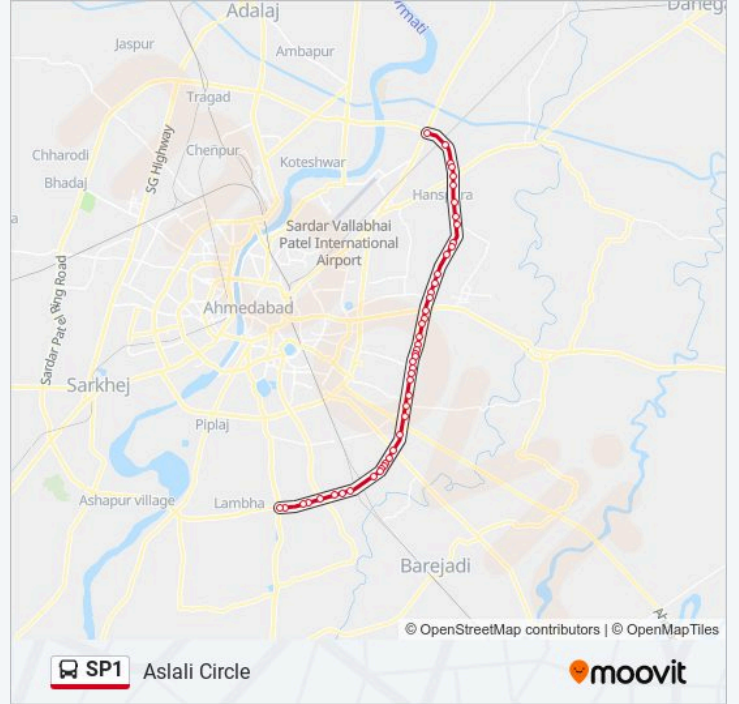

SP1

Aslali Circle

Get The App

The SP1 bus line (Aslali Circle) has 2 routes. For regular weekdays, their operation hours are:

(1) Aslali Circle: 08:35 - 20:20(2) Ranasan Circle: 07:00 - 20:00

Use the Moovit App to find the closest SP1 bus station near you and find out when is the next SP1 bus arriving.

SP1 bus Info

Direction: Aslali Circle

Stops: 47

Trip Duration: 61 min

Line Summary:

Daskroi Mehsul Bhavan

Flora

Girivar Galaxy

Ropda Chokdi

Nirmal Saroavar Bungalows

Vatva Cross Road

Sepal Elegance

Khari Canal

Shyam Icon

Aslali Circle

Direction: Ranasan Circle

Thursday	07:00 - 20:00
Friday	07:00 - 20:00
Saturday	07:00 - 20:00

SP1 bus Info

Direction: Ranasan Circle

Stops: 47

Trip Duration: 62 min

Line Summary:

Rasraj Jackpot (Ring Road)

Ashirvad Party Plot