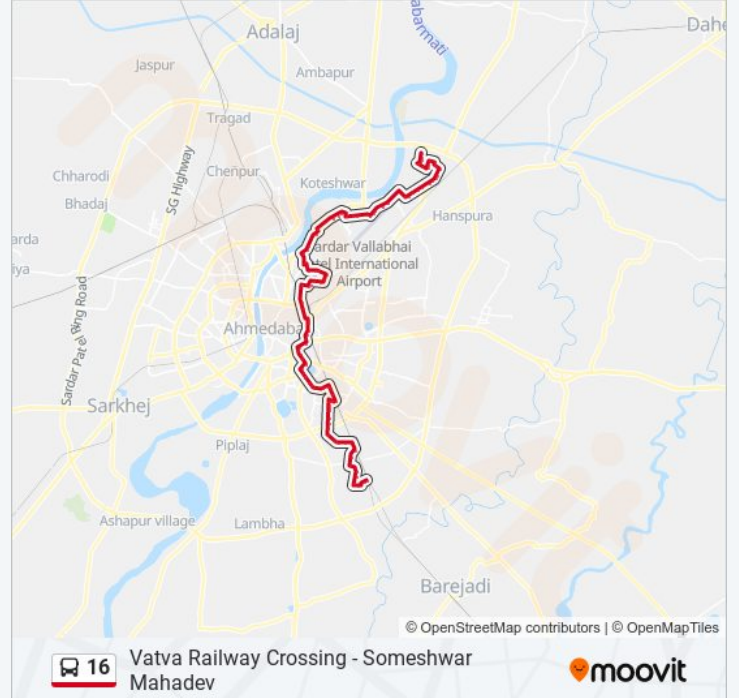

Tulsi Park

Dwarka Nagar

Tripathi School

Noble Nagar

Kotarpur Water Works

Kotarpur Water Works

Shree Jogani Mata Nu Mandir

Bhadreshwar

Bhilvas

Samarth Nagar

Ambawadi Police Station

Sardar Nagar Palika (Vahivatdar Ni Chari)

Sadhu Vaswani School

Sardarnagar

Sai Baba Mandir Marg

Talavadi

Sardarnagar Approach

Airport Circle

Garnala

Camp Sadar Bazar

Wireless Quarters

Hanuman Camp

Telephone Exchange (A.C.B. Office)

Minister Residence

Dafnala

Navroj Ji Hall

Government Press

Vitthal Nagar

Nakoda Apartment

Parmeshwar Park

Mental Corner

M. L. A. Quarters

Cancer Hospital