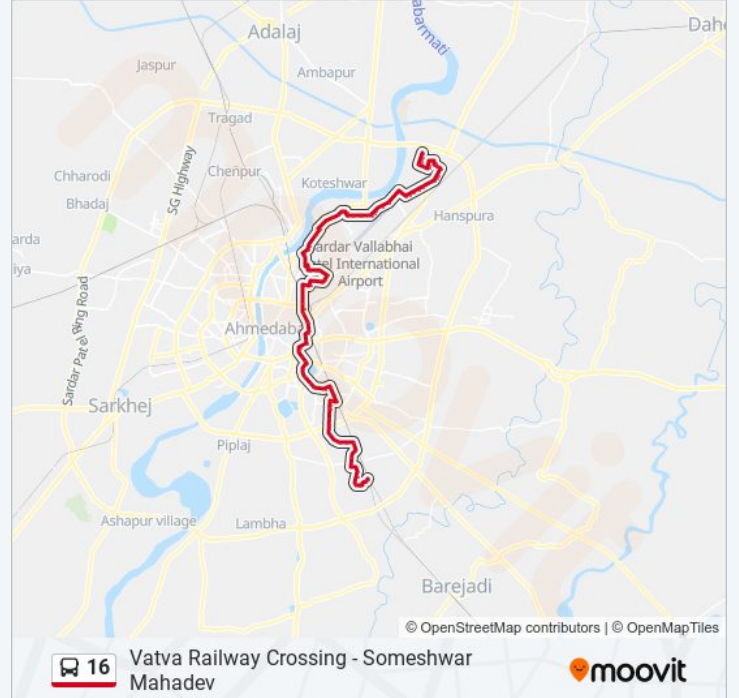

Aradhana High School

Aradhana Society

Dakshini Society

Maninagar Railway Crossing

Maninagar

Maninagar Cross Road

Krishna Baug

Ram Baug

Shelat Bhuvan

Pushpkunj Chowk

One Tree Hill Garden

Football Ground

Vyayam Shala

The Arena (Abad Dairy)

Parsi Agyari

Adam Saheb Ni Darhga

Kamnath Mahadev / Raipur Darwaja

Raipur Darwaja

New Cloth Market

Sarangpur

Kalupur Terminus

Kalupur Terminus

Kalupur Terminus

Fruit Market

Prem Darwaja

Idgah Chowki

Girdharnagar

Baliya Limdi

Baliya Limdi

Civil Hospital

Cancer Hospital

M. L. A. Quarters

Mental Corner