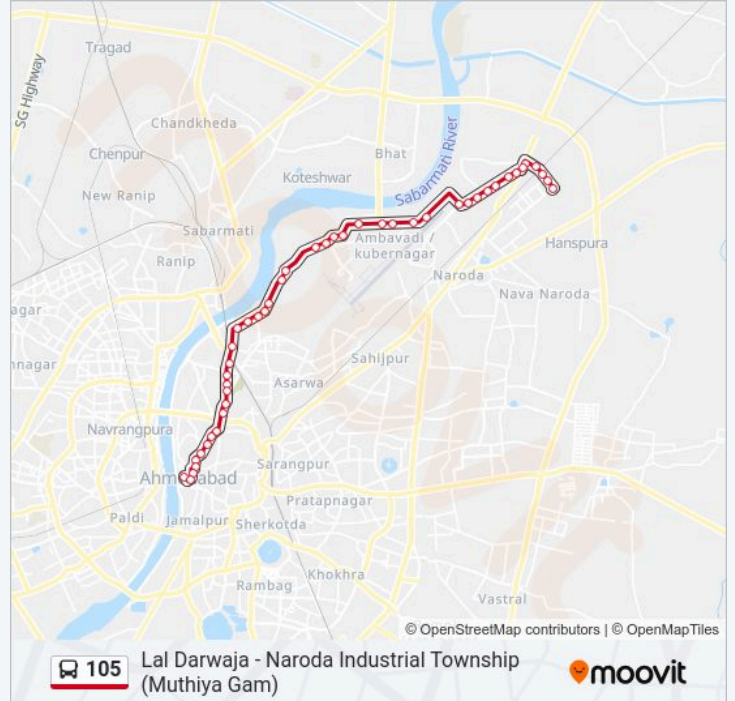

Airport Circle

Garnala

Camp Sadar Bazar

Wireless Quarters

Hanuman Camp

Telephone Exchange (A.C.B.Office)

Minister Residence

Dafnala

Circuit House

Shahibag

Shahibaug Underbridge

Police Comissioner Office

Hirabag

Swaminarayan Mandir

Hathi Singh Wadi

Delhi Darwaja

Delhi Chakla

Ratiya Wadi

Mirzapur Road

Jansatta Office

Din Bhai Tower

Sardar Garden (Laldarwaja)

Lal Darwaja Apna Bazar

Bhadar Laldarwaja

Lal Darwaja

Direction: Naroda Industrial Township (Muthiya Gam)

44 stops

[VIEW LINE SCHEDULE](#)

Lal Darwaja

Lal Darwaja

Lal Darwaja Apna Bazar

105 bus Time Schedule

Naroda Industrial Township (Muthiya Gam) Route Timetable:

Monday	06:20-21:00
Tuesday	06:20-21:00
Wednesday	06:20-21:00
Thursday	06:20-21:00
Friday	06:20-21:00