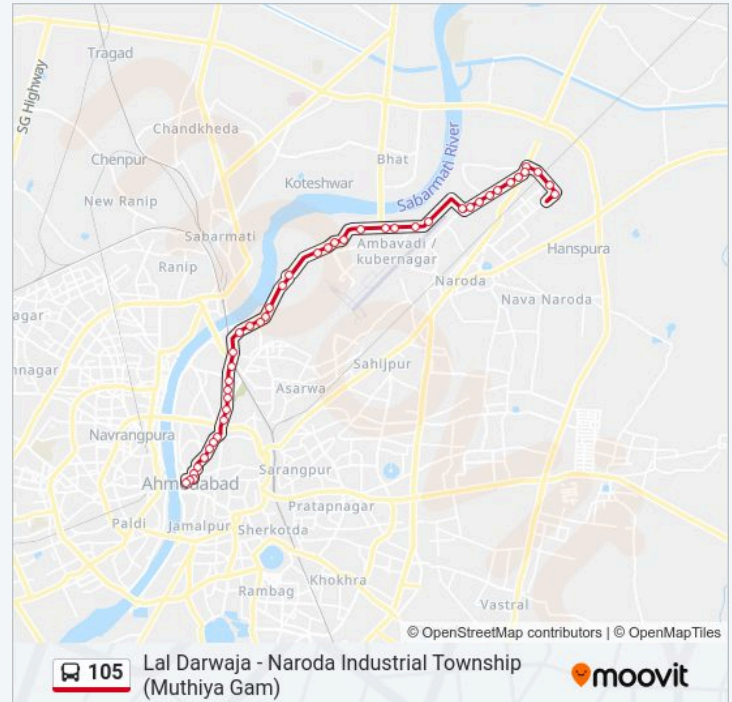

06:20-21:00

105 bus Info

Direction: Naroda Industrial Township (Muthiya Gam)

Stops: 44

Trip Duration: 44 min

Line Summary:

Tripathi School

Dwarka Nagar