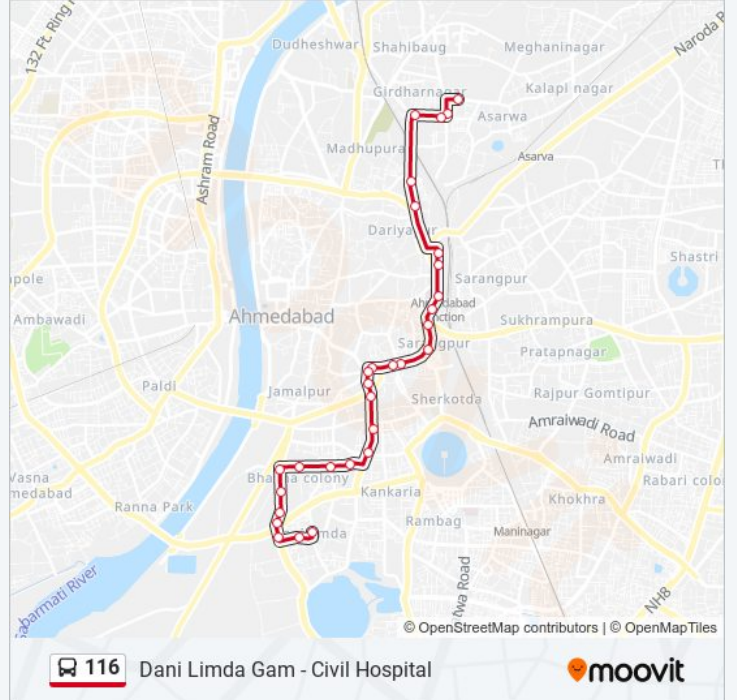

Majur Gam

Bhulabhai Park

Parikshitlal Nagar

Parikshitlal Nagar

Dudh Wadi Society

Marak Kar Char Rasta

S.T.Work Shop

Ganj Shahid Dargah

Dagli Manda Road

Danilimda Roads

Gam Ku

Dani Limda Gam

116 bus time schedules and route maps are available in an offline PDF at moovitapp.com. Use the Moovit App to see live bus times, train schedule or subway schedule, and step-by-step directions for all public transit in Ahmedabad.

© 2024 Moovit - All Rights Reserved