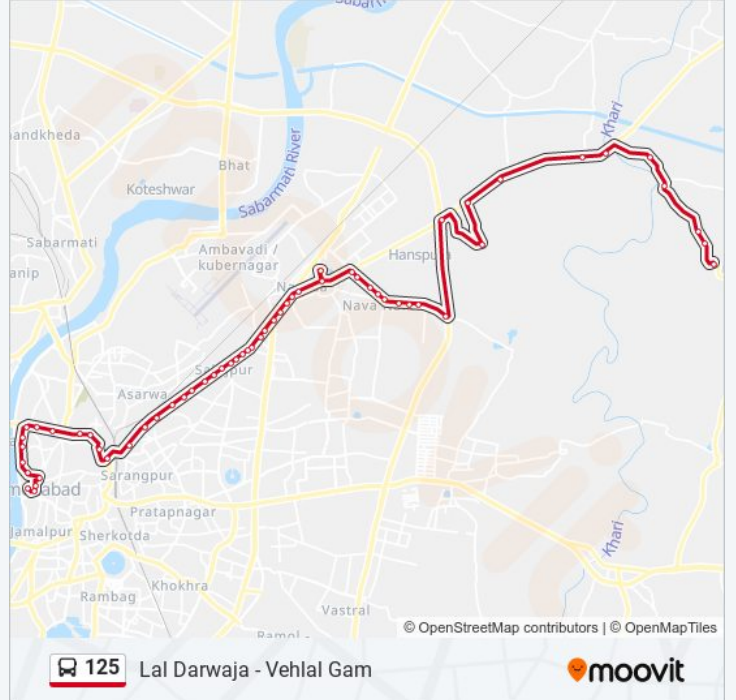

Use the Moovit App to find the closest 125 bus station near you and find out when is the next 125 bus arriving.

Direction: Lal Darwaja

58 stops

[VIEW LINE SCHEDULE](#)

- Vehlal Gam
- Engineering / B.Ed. College Vahelal
- G.E. Board
- Zak Gam
- Zak Industrial Estate
- Raipur
- Pardhol Gam Tem Mahakali Maa Mandir
- Enasan Gam
- Villasiya / Singarwa Cross Road
- Bilasiya
- Dahegam Circle
- Dastan Kathwada Road
- 108 Ambulance Seva Office
- Sarathi Bungalows
- Radhe Tenament & Bungalow
- Haridarshan Char Rasta
- Kalagi Park
- Vasant Vihar Society
- Muktidham Naroda
- New Naroda
- Naroda Gam
- Naroda Gam

125 bus Info

Direction: Lal Darwaja

Stops: 58

Trip Duration: 73 min

Line Summary:

Bethak (Naroda)  
Naroda Patiya  
Patel Seva Samaj  
S. R. P. Head Quarters  
S. T. Workshop  
Excise Chowki  
Saijpur  
G.D.High School  
G. D. High School  
Kubereshwar Mahadev  
Rajiv Gandhi Bhawan  
Memco  
Memco Cross Road BRTS  
Bansidhar Mills  
Municipal Chal  
Vijay Mills  
Ashok Mills  
Jeening Press  
Arvind Mills  
Chamunda  
Amdupura  
Kalupur Overbridge  
Fruit Market  
Prem Darwaja BRTS  
Dariyapur Darwaja  
Delhi Darwaja  
Shahpur Darwaja  
Shankar Bhuvan  
Bhavans College  
Shahpur Chakla  
Khanpur  
Sardar Bagh  
Sardar Garden (Laldarwaja)