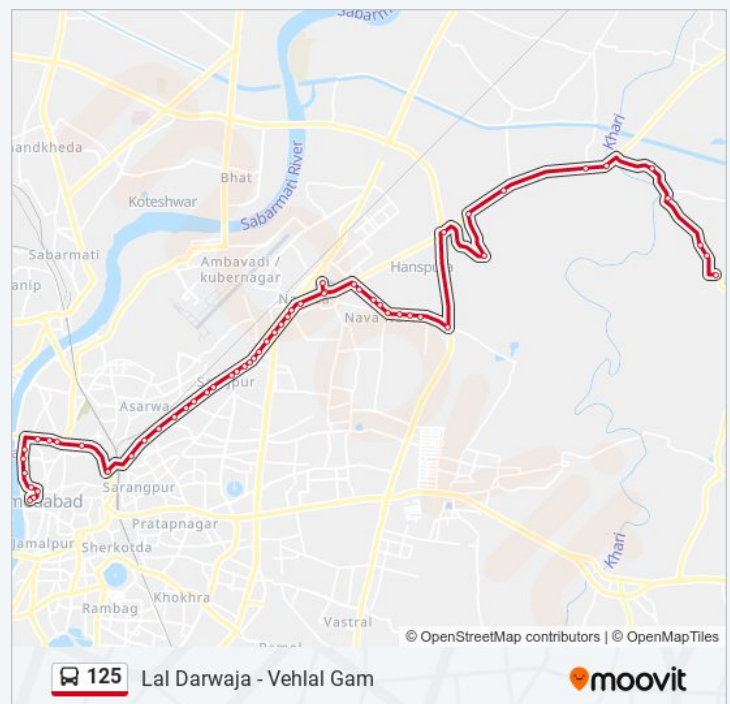

**125 bus Time Schedule**

Vehlal Gam Route Timetable:

Sunday	06:20 - 17:30
Monday	06:20 - 17:30
Tuesday	06:20 - 17:30
Wednesday	06:20 - 17:30
Thursday	06:20 - 17:30
Friday	06:20 - 17:30
Saturday	06:20 - 17:30

**125 bus Info**

**Direction:** Vehlal Gam

**Stops:** 55

**Trip Duration:** 71 min

**Line Summary:**

Excise Chowki

S. T. Workshop

S. R. P. Head Quarters