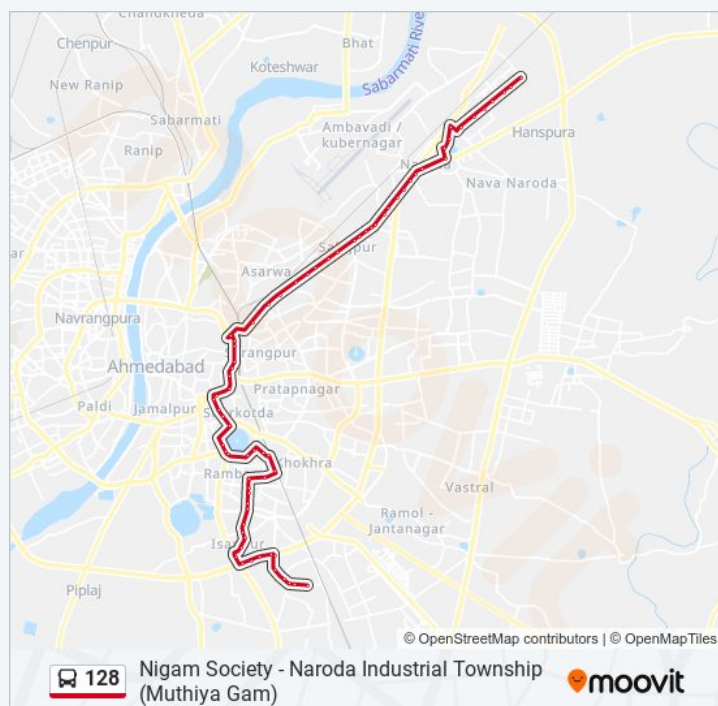

Raipur Darwaja

Kamnath Mahadev / Raipur Darwaja

Adam Saheb Ni Darhga

Parsi Agyari

Trip Duration: 66 min

Line Summary:

The Arena (Abad Dairy)

One Tree Hill Garden