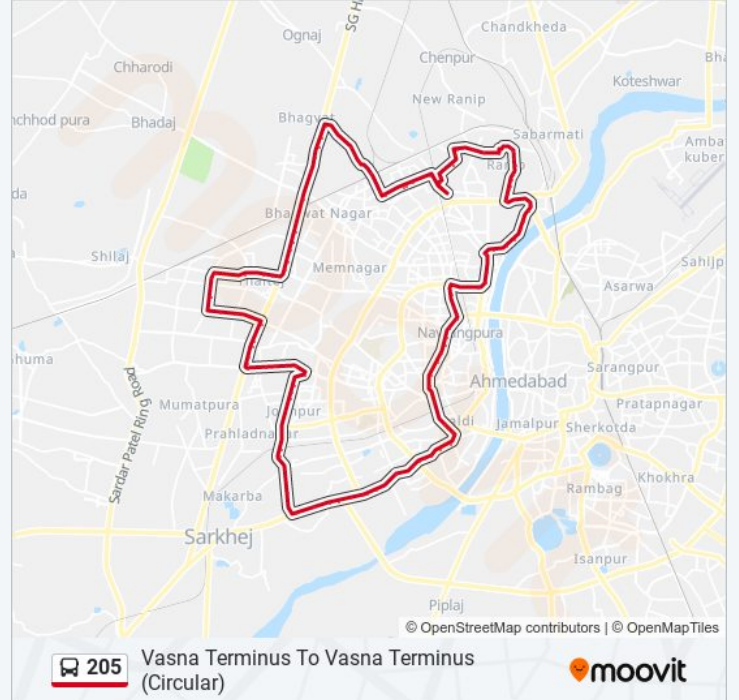

Navjeevan Block

Mahadev Nagar

Sardar Patel Square

Usmanpura

Usmanpura

Champaner Society

Vadaj

Vadaj

Chandrabhaga Bridge

Chandrabhaga Society

Gandhi Ashram

Abhay Ghat

Collector Office

Subhash Bridge

Subhash Bridge Circle

Dr. B.R. Ambedkar Rashtriya Foundation

Vanraj Society

Umang Park Society

Gayatrikunj Society

Radhaswami Satsang

Sarveshwar Mahadev

Shri Ram Chowk

Government Press Colony

Maganpura Chowk

Ranip Gam

Sardar Patel Chowk

Gayatri Vidyalaya

Balol Nagar

Natraj Apartment

Vimal Tenament

Ramwadi(Madhav Bagh)

Nirnaynagar Garnala

Nirnay Nagar