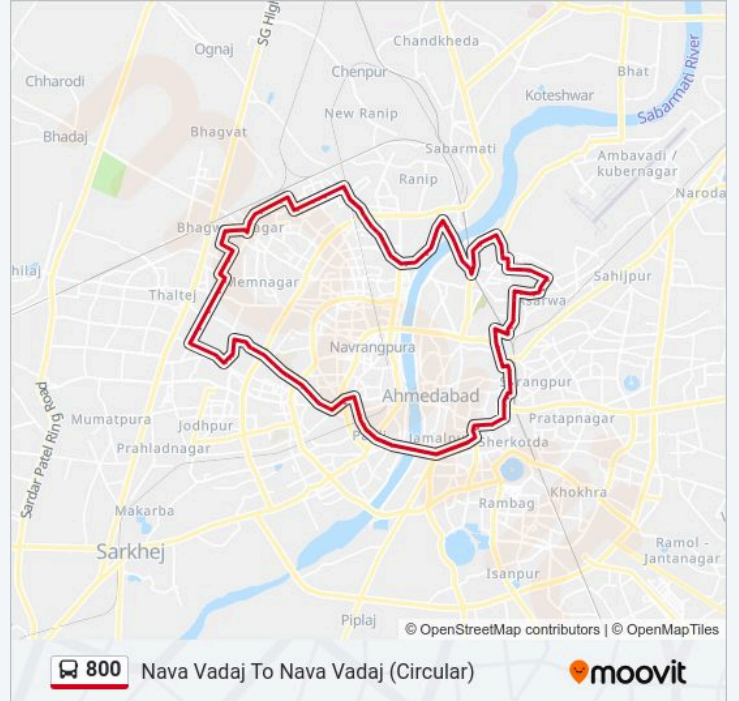

**800 Line****Nava Vadaj To Nava Vadaj (Circular)**[Get The App](#)

The 800 bus line Nava Vadaj To Nava Vadaj (Circular) has one route. For regular weekdays, their operation hours are:  
(1) Nava Vadaj To Nava Vadaj (Circular): 07:45-19:15  
Use the Moovit App to find the closest 800 bus station near you and find out when is the next 800 bus arriving.

**Direction: Nava Vadaj To Nava Vadaj (Circular)**

93 stops

[VIEW LINE SCHEDULE](#)

Nava Vadaj  
Krushna Nagar  
Poonam Party Plot  
Purushottam Nagar  
Bhimji Pura  
Tulsi Sham Society  
Vadaj  
Chandrabhaga Society  
Gandhi Ashram  
Abhay Ghat  
Collector Office  
Subhash Bridge Circle  
Naranghat  
Police Stadium  
Shahibag Underbridge  
Shahibag  
Circuit House  
Dafnala  
Dafnala  
Navroj Ji Hall  
Government Press

**800 bus Time Schedule**

Nava Vadaj To Nava Vadaj (Circular) Route  
Timetable:

Monday	07:45-19:15
Tuesday	07:45-19:15
Wednesday	07:45-19:15
Thursday	07:45-19:15
Friday	07:45-19:15
Saturday	07:45-19:15
Sunday	07:45-19:15

**800 bus Info****Direction:** Nava Vadaj To Nava Vadaj (Circular)**Stops:** 93**Trip Duration:** 93 min**Line Summary:**

Vitthal Nagar  
Nakoda Apartment  
Parmeshwar Park  
Mental Corner  
M. L. A. Quarters  
Cancer Hospital  
Civil Hospital  
Baliya Limdi  
Haripura  
Asarwa Overbridge  
Idgah Chowki  
Prem Darwaja  
Kalupur Terminus  
Kalupur  
Kalupur BRTS  
Sarangpur  
Sarangpur  
New Cloth Market  
Raipur Darwaja  
Raipur Darwaja  
Astodiya Darwaja  
Astodia Darwaja  
S.T.Stand / Geeta Mandir  
Transport House  
Calico Mills  
Sardar Bridge  
Sanskar Kendra Museum  
Paldi  
Paldi  
Jalaram Mandir  
Sharda Mandir  
Law College