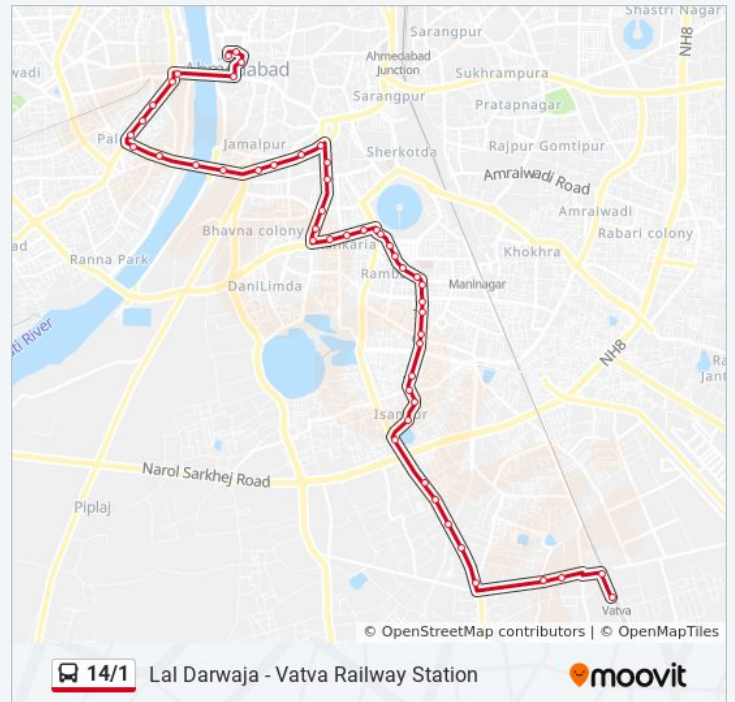

Anandwadi

14/1 bus Info

Direction: Vatva Railway Station

Stops: 50

Trip Duration: 42 min

Line Summary:

Ramwadi

Isanpur