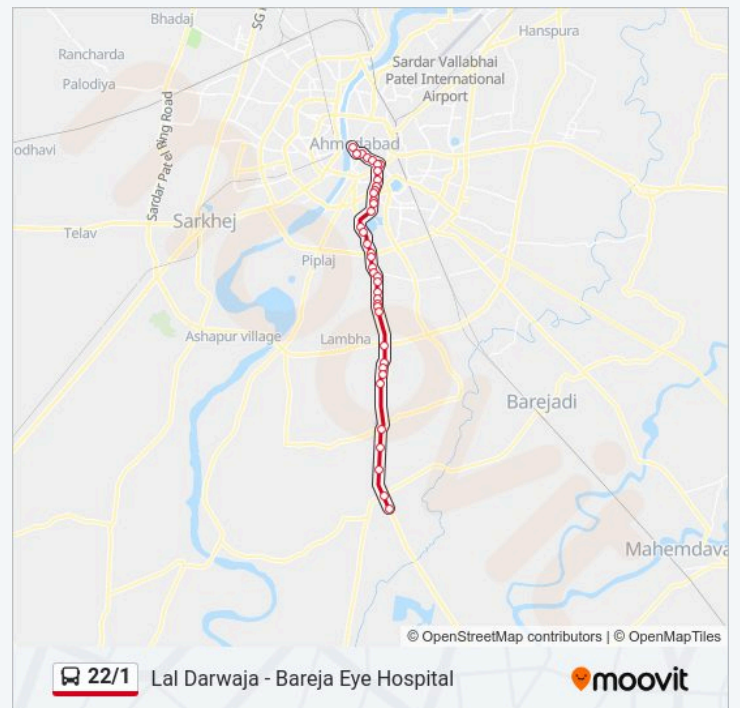

Aslali Police Station

Sardar Patel Ring Road

Bharmariya Kuva

Central Ware House

Abad Green Party Plot

Electric Sub Station

Parmarnu Garnalu

Narol Court

Narol Gam

Narol Turning

Shahwadi

Narol

Narol Circle

Ranipur Road

P.W.D.Stand

Goodluck Barrels

Shahalam Darwaja

Mohmadi Society

P&T Quarters (Shahalam)

Shahalam Toll Naka

Mangal Park

Bhulabhai Park

Majur Gam

S.T.Stand Gita Mandir

Astodia Darwaja

Astodiya Darwaja

Astodia Chakla

Sardar Bhavan (Muni. Corp. Khamasa)

Khamasa

Tilak Bagh

Lal Darwaja

Direction: Lal Darwaja

Stops: 39

Trip Duration: 49 min

Line Summary: