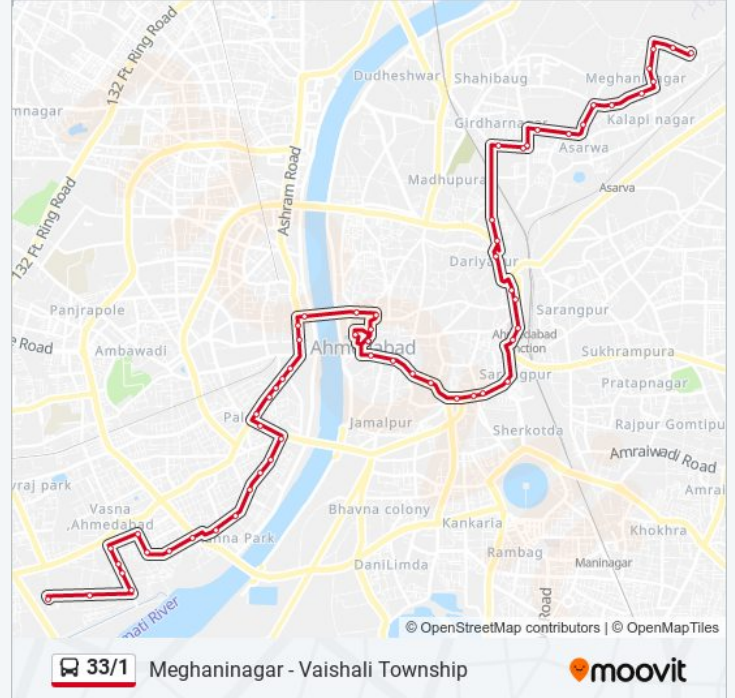

Civil Hospital

Cancer Hospital

M. L. A. Quarters

Mental Corner

Wicket

Tata Nagar

Ratna Sagar Society

Government Colony

Meghani Nagar

Netaji Nagar

Meghaninagar

Direction: Vaishali Township

58 stops

[VIEW LINE SCHEDULE](#)

Meghaninagar

Netaji Nagar