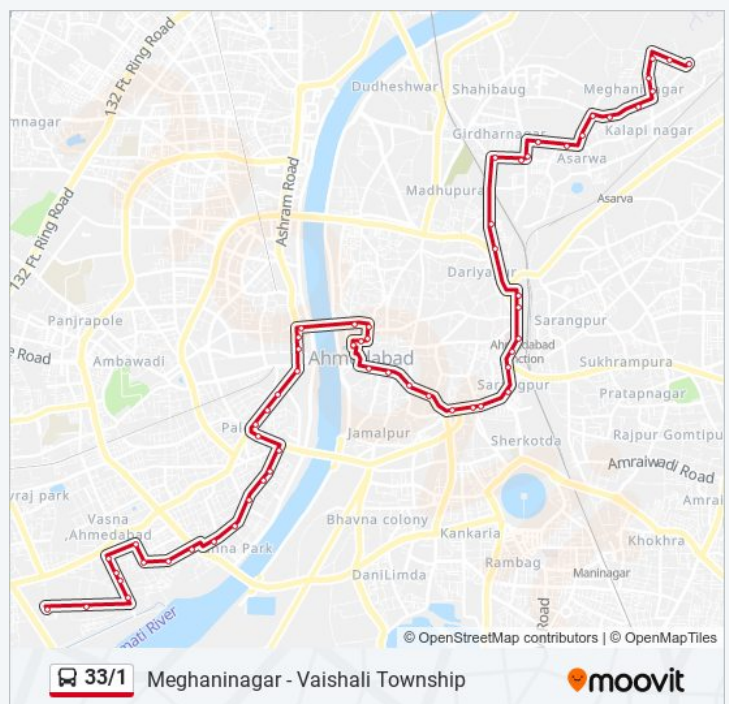

Kalapur Terminus

Sarangpur

Sarangpur

New Cloth Market

Raipur Darwaja

Raipur Darwaja

33/1 bus Time Schedule

Vaishali Township Route Timetable:

Sunday	07:05 - 19:10
Monday	07:05 - 19:10
Tuesday	07:05 - 19:10
Wednesday	07:05 - 19:10
Thursday	07:05 - 19:10
Friday	07:05 - 19:10
Saturday	07:05 - 19:10

33/1 bus Info

Direction: Vaishali Township

Stops: 58

Trip Duration: 56 min

Line Summary:

Astodiya Darwaja

Astodia Chakla

Sardar Bhavan (Muni. Corp. Khamasa)

Khamasa

Tilak Bagh

Lal Darwaja