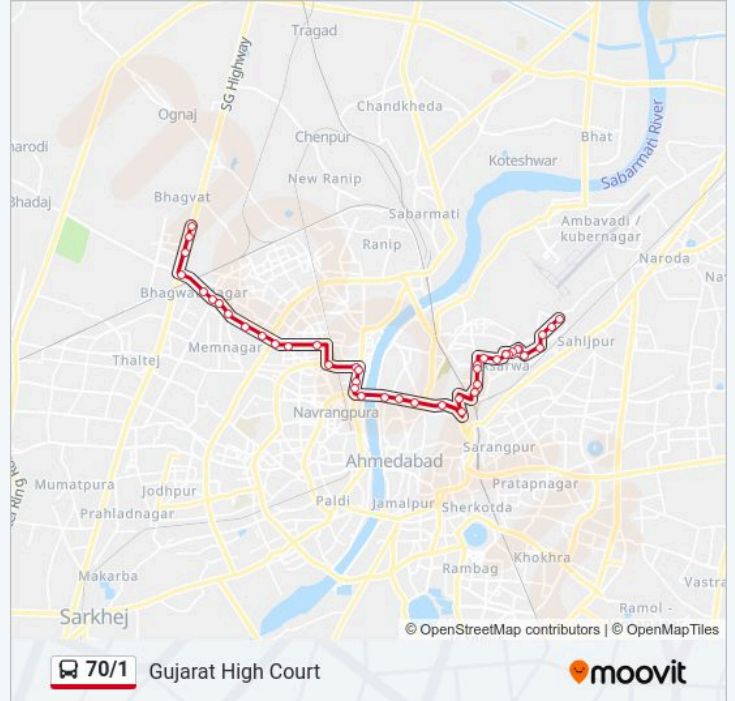

Gujarat High Court

Direction: Meghaninagar

41 stops

[VIEW LINE SCHEDULE](#)

Gujarat High Court

Gujarat High Court

Ramdev Masala

Sola Police Station