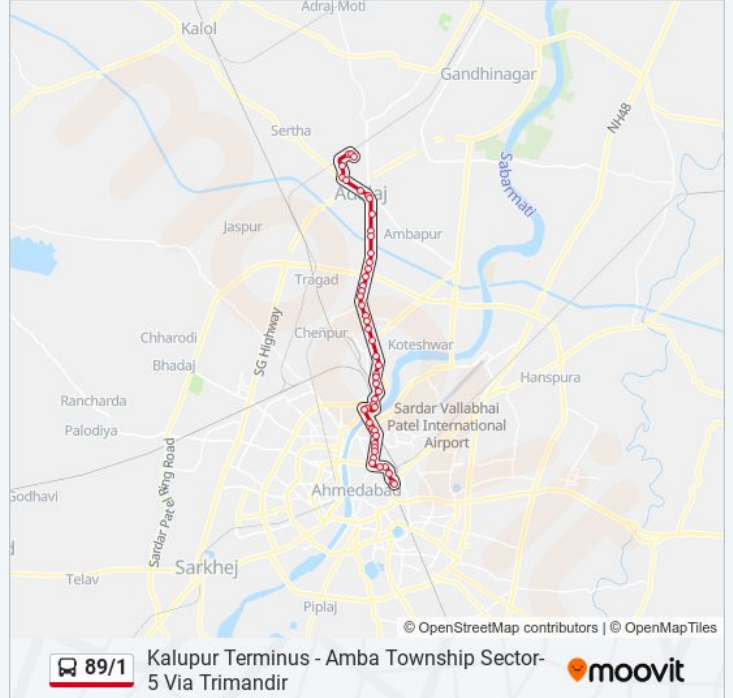

Amba Township Sector-5 (Trimandir)

Direction: Kalapur Terminus

48 stops

[VIEW LINE SCHEDULE](#)

Amba Township Sector-5 (Trimandir)

89/1 bus Time Schedule

Kalapur Terminus Route Timetable:

Sunday	06:55 - 21:55
--------	---------------