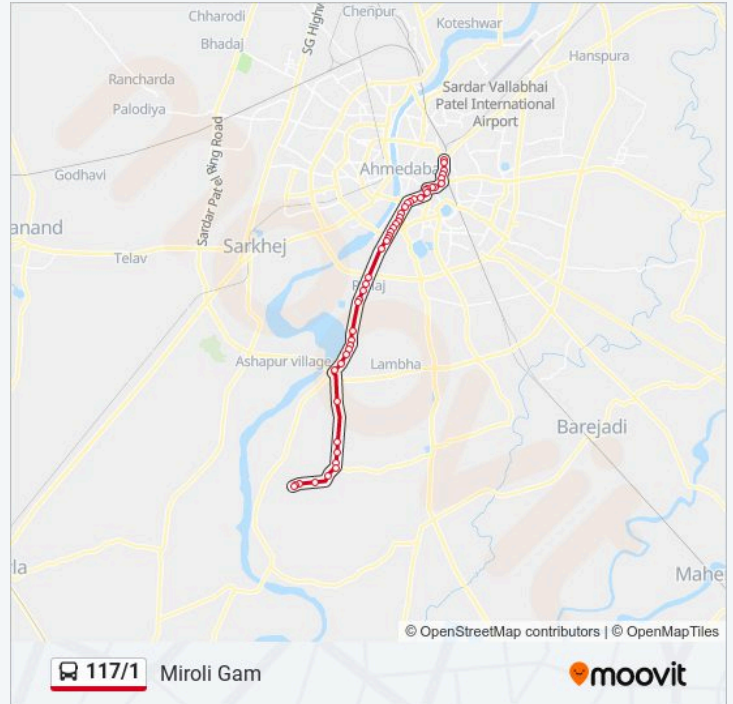

117/1

Kalupur Terminus

Get The App

The 117/1 bus line (Kalupur Terminus) has 2 routes. For regular weekdays, their operation hours are:

(1) Kalupur Terminus: 06:40 - 17:45(2) Miroli Gam: 08:35 - 20:00

Use the Moovit App to find the closest 117/1 bus station near you and find out when is the next 117/1 bus arriving.

### 117/1 bus Info

**Direction:** Miroli Gam

**Stops:** 48

**Trip Duration:** 55 min

**Line Summary:**

Krishna Beverages

Indira Nagar Approach

Khod Kamod