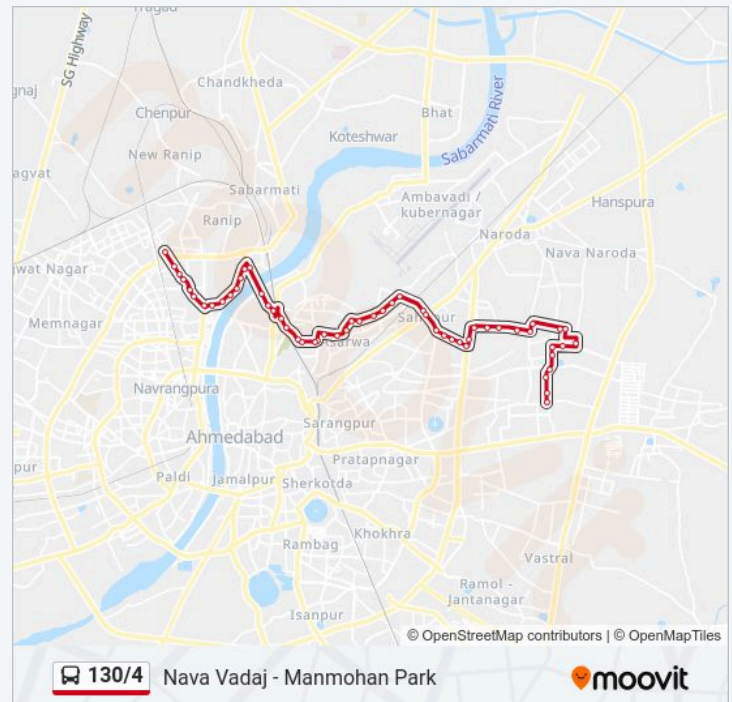

Ashish Nagar

**130/4 bus Time Schedule**

Nava Vadaj Route Timetable:

Sunday	07:45 - 19:20
Monday	07:45 - 19:20
Tuesday	07:45 - 19:20
Wednesday	07:45 - 19:20
Thursday	07:45 - 19:20
Friday	07:45 - 19:20
Saturday	07:45 - 19:20

**130/4 bus Info**

**Direction:** Nava Vadaj

**Stops:** 56

**Trip Duration:** 55 min

**Line Summary:**

Ratna Sagar Char Rasta

Tata Nagar

Wicket