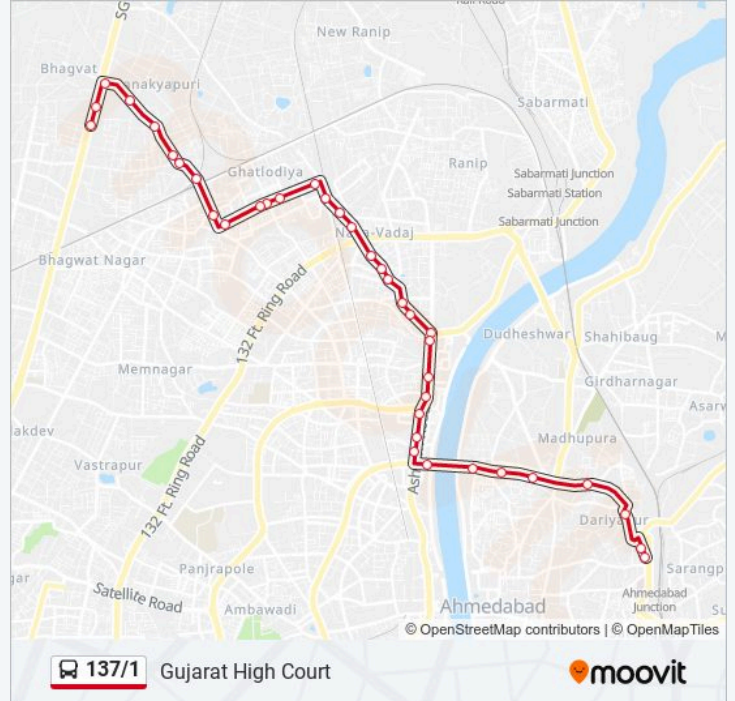

Ramdev Pir Nu Mandir

Nirnaynagar Garnala

Deshwali Society

Jay Avinash Society

K. K. Nagar

Shankar Da Hall

Shrimandhar Complex

Chhaya Flats

Chanakyapuri Overbridge

Somnath Chowk

Mrudul Park

Avadhपुरi

R.C. Technical

Sola Bhagwat Vidyapeeth

R.C.Technical Institute

Gujarat High Court

Direction: Kalapur

44 stops

[VIEW LINE SCHEDULE](#)

Gujarat High Court

R.C.Technical Institute

Sola Bhagwat

Umiya Mataji Campus

Ekta Farm

Gota Cross Road

Ekta Farm

Umiya Mataji Campus

Sola Bhagwat

Sola Bhagwat Vidyapeeth

R.C. Technical

Avadhपुरi

Mrudul Park

137/1 bus Time Schedule

Kalapur Route Timetable:

Sunday	07:35 - 17:00
Monday	07:35 - 17:00
Tuesday	07:35 - 17:00
Wednesday	07:35 - 17:00
Thursday	07:35 - 17:00
Friday	07:35 - 17:00
Saturday	07:35 - 17:00

137/1 bus Info

Direction: Kalapur

Stops: 44

Trip Duration: 45 min

Line Summary: