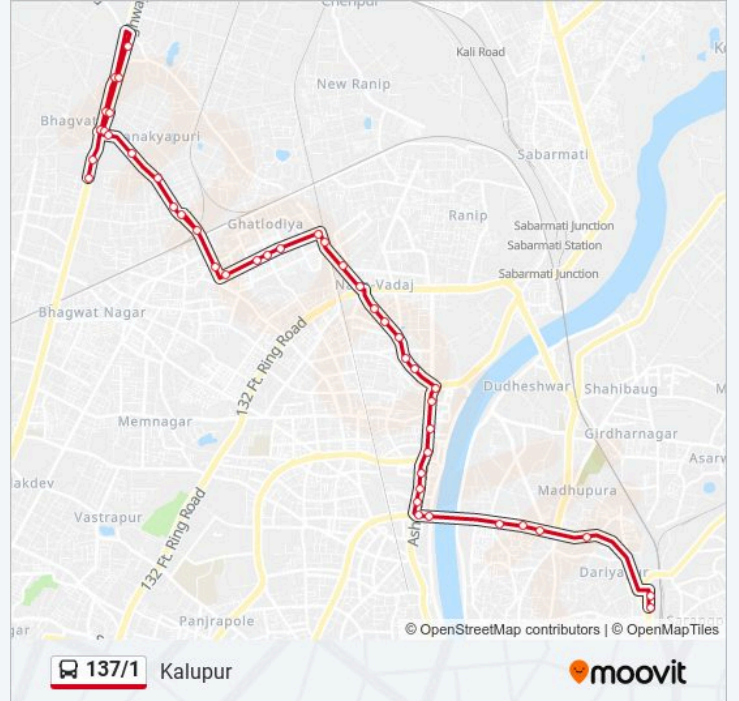

Delhi Darwaja

Dariyapur Darwaja

Kalupur Terminus

Kalupur

137/1 bus time schedules and route maps are available in an offline PDF at [moovitapp.com](https://moovitapp.com). Use the Moovit App to see live bus times, train schedule or subway schedule, and step-by-step directions for all public transit in Ahmedabad.