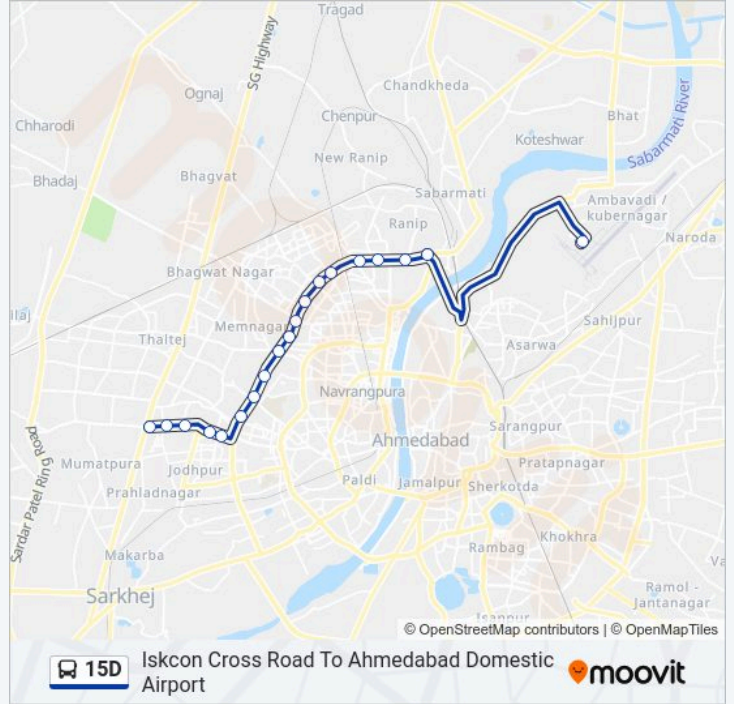

(1) Ahmedabad Domestic Airport: 06:00-23:00

Use the Moovit App to find the closest 15D bus station near you and find out when is the next 15D bus arriving.

**Direction: Ahmedabad Domestic Airport**

19 stops

Bhavsar Hostel BRTS

Ranip Cross Road BRTS

R.T.O.Circle BRTS

Ahmedabad Domestic Airport

**15D bus Time Schedule**

Ahmedabad Domestic Airport Route Timetable:

Monday	06:00-23:00
Tuesday	06:00-23:00
Wednesday	06:00-23:00
Thursday	06:00-23:00
Friday	06:00-23:00
Saturday	06:00-23:00
Sunday	06:00-23:00

**15D bus Info****Direction:** Ahmedabad Domestic Airport**Stops:** 19**Trip Duration:** 32 min**Line Summary:**

15D bus time schedules and route maps are available in an offline PDF at [moovitapp.com](https://moovitapp.com). Use the Moovit App to see live bus times, train schedule or subway schedule, and step-by-step directions for all public transit in Ahmedabad.