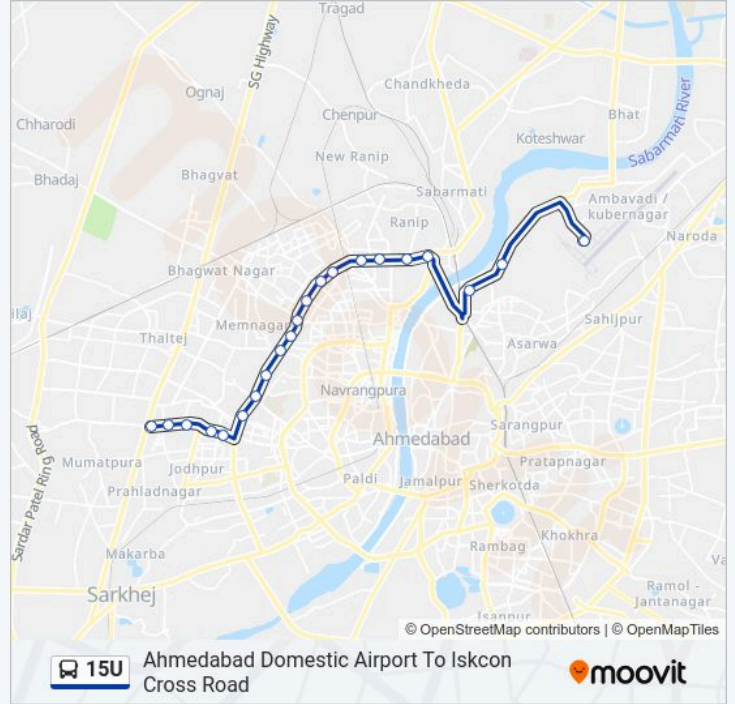

 **15U Line****Ahmedabad Domestic Airport To Iskcon Cross Road**[Get The App](#)

The 15U bus line Ahmedabad Domestic Airport To Iskcon Cross Road has one route. For regular weekdays, their operation hours are:

(1) Iskcon Cross Road: 06:05-23:00

Use the Moovit App to find the closest 15U bus station near you and find out when is the next 15U bus arriving.

Direction: Iskcon Cross Road

21 stops

[VIEW LINE SCHEDULE](#)

Jodhpur Char Rasta BRTS

Star Bazaar BRTS

ISRO BRTS

Ramdevnagar BRTS

15U bus Time Schedule

Iskcon Cross Road Route Timetable:

Monday	06:05-23:00
Tuesday	06:05-23:00
Wednesday	06:05-23:00
Thursday	06:05-23:00
Friday	06:05-23:00
Saturday	06:05-23:00
Sunday	06:05-23:00

15U bus Info**Direction:** Iskcon Cross Road**Stops:** 21**Trip Duration:** 43 min**Line Summary:**

Iskcon Cross Road BRTS

15U bus time schedules and route maps are available in an offline PDF at moovitapp.com. Use the Moovit App to see live bus times, train schedule or subway schedule, and step-by-step directions for all public transit in Ahmedabad.