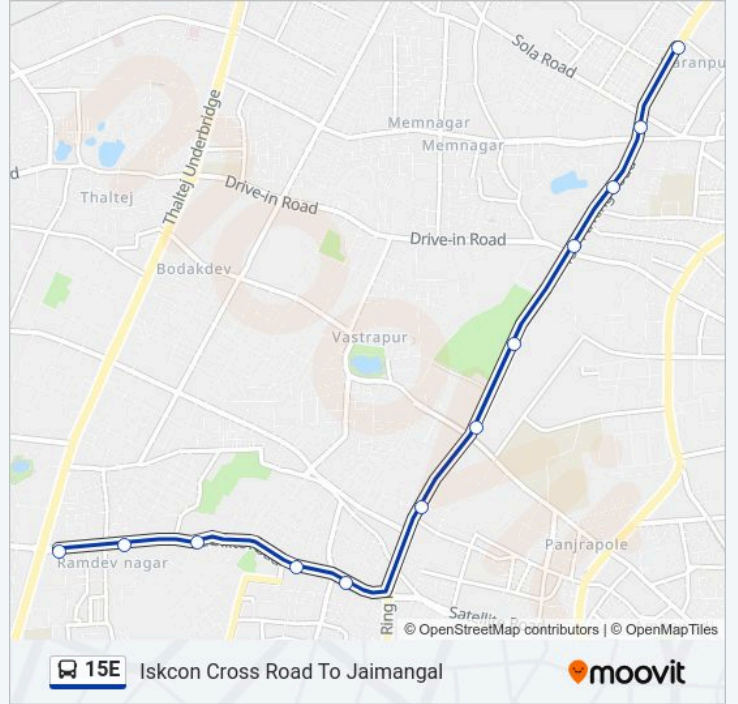

15E bus time schedules and route maps are available in an offline PDF at moovitapp.com. Use the Moovit App to see live bus times, train schedule or subway schedule, and step-by-step directions for all public transit in Ahmedabad.

© 2025 Moovit - All Rights Reserved