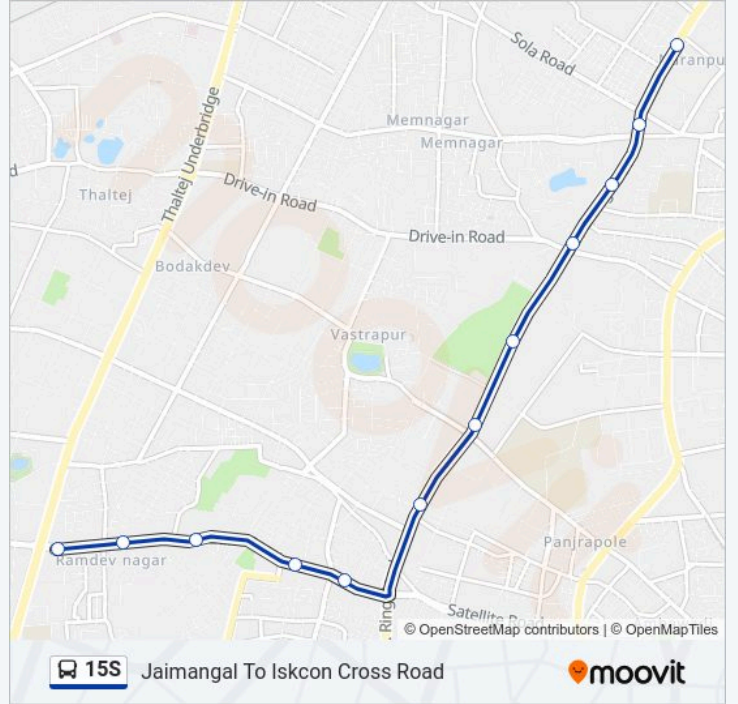

**15S Line****Jaimangal To Iskcon Cross Road**[Get The App](#)

The 15S bus line Jaimangal To Iskcon Cross Road has one route. For regular weekdays, their operation hours are:

(1) Iskcon Cross Road: 06:00-17:31

Use the Moovit App to find the closest 15S bus station near you and find out when is the next 15S bus arriving.

**Direction: Iskcon Cross Road**

12 stops

[VIEW LINE SCHEDULE](#)

Jaimangal BRTS  
Sola Cross Road BRTS  
Shree Valinath Chowk BRTS  
Memnagar BRTS  
University BRTS  
Andhjan Mandal BRTS  
Himmatlal Park BRTS  
Jodhpur Char Rasta BRTS  
Star Bazaar BRTS  
ISRO BRTS  
Ramdevnagar BRTS  
Iskcon Cross Road BRTS

**15S bus Time Schedule**

Iskcon Cross Road Route Timetable:

Monday	06:00-17:31
Tuesday	06:00-17:31
Wednesday	06:00-17:31
Thursday	06:00-17:31
Friday	06:00-17:31
Saturday	06:00-17:31
Sunday	06:00-17:31

**15S bus Info**

**Direction:** Iskcon Cross Road

**Stops:** 12

**Trip Duration:** 18 min

**Line Summary:**

15S bus time schedules and route maps are available in an offline PDF at [moovitapp.com](https://moovitapp.com). Use the Moovit App to see live bus times, train schedule or subway schedule, and step-by-step directions for all public transit in Ahmedabad.