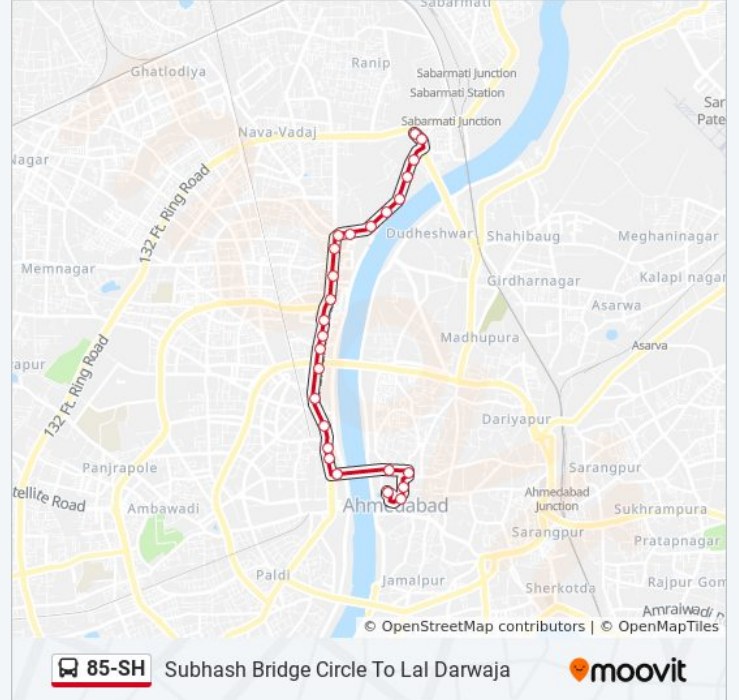

 **85-SH**

Subhash Bridge Circle To Lal Darwaja

[Get The App](#)

The 85-SH bus line Subhash Bridge Circle To Lal Darwaja has one route. For regular weekdays, their operation hours are:
(1) Lal Darwaja: 13:40 - 14:50

Use the Moovit App to find the closest 85-SH bus station near you and find out when is the next 85-SH bus arriving.

Direction: Lal Darwaja

26 stops

[VIEW LINE SCHEDULE](#)

Subhash Bridge Circle
Subhash Bridge
Collector Office
Abhay Ghat
Gandhi Ashram
Chandrabhaga Society
Chandrabhaga Bridge
Vadaj
Vadaj
Vadaj
Champaner Society
Usmanpura
Usmanpura
Gujarat Vidyapeeth
Income Tax Office
Income Tax Office
Mount Carmel School
Mill Owners Association
Vallabh Sadan
Natraj Cinema
Nehru Bridge
Sardar Bagh

85-SH bus Time Schedule

Lal Darwaja Route Timetable:

Sunday	13:40 - 14:50
Monday	13:40 - 14:50
Tuesday	13:40 - 14:50
Wednesday	13:40 - 14:50
Thursday	13:40 - 14:50
Friday	13:40 - 14:50
Saturday	13:40 - 14:50

85-SH bus Info**Direction:** Lal Darwaja**Stops:** 26**Trip Duration:** 19 min**Line Summary:**

Sardar Garden (Laldarwaja)

Lal Darwaja Apna Bazar

Bhadar Laldarwaja

Lal Darwaja

85-SH bus time schedules and route maps are available in an offline PDF at moovitapp.com. Use the [Moovit App](#) to see live bus times, train schedule or subway schedule, and step-by-step directions for all public transit in Ahmedabad.