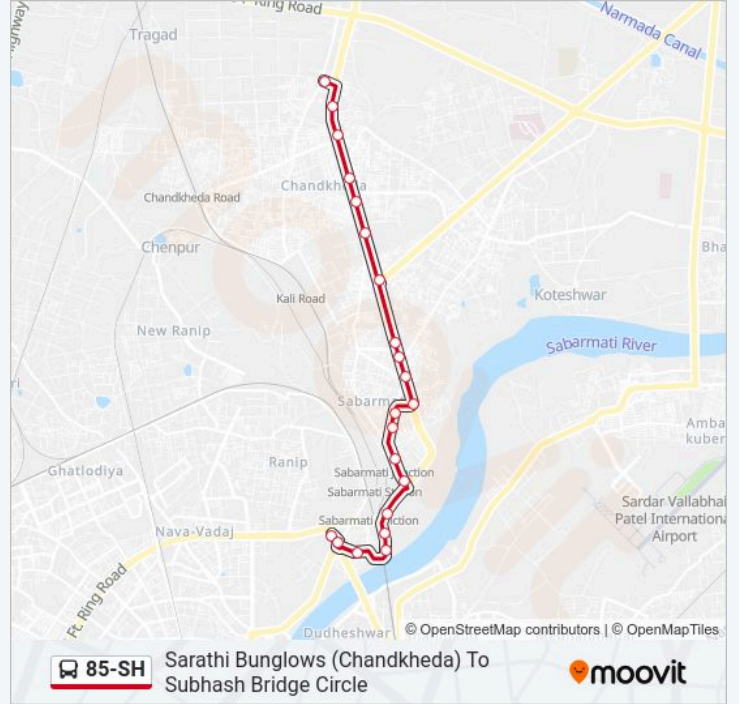

Subhash Bridge Circle

85-SH bus time schedules and route maps are available in an offline PDF at moovitapp.com. Use the Moovit App to see live bus times, train schedule or subway schedule, and step-by-step directions for all public transit in Ahmedabad.

© 2025 Moovit - All Rights Reserved