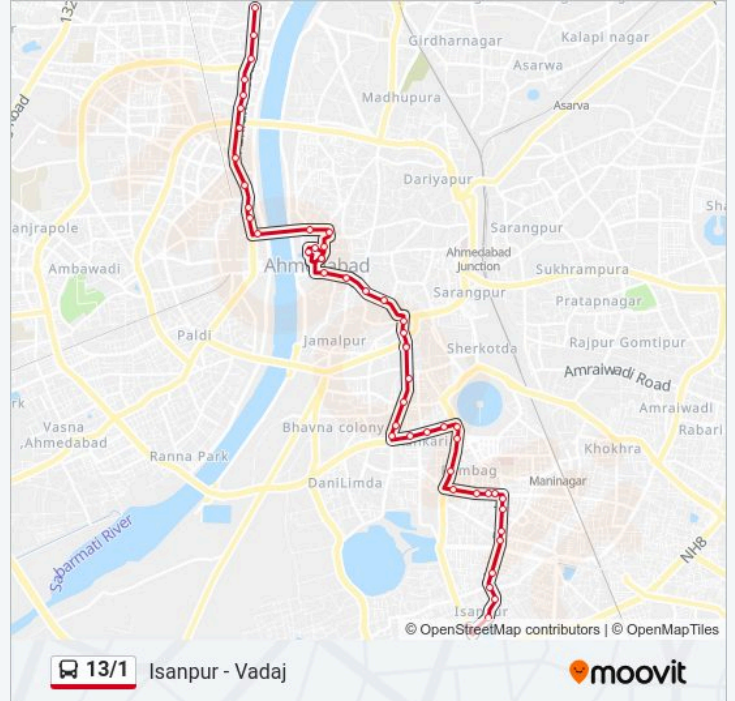

Prakash Nagar

Hira Bhai Tower

Ishwar Nagar

Vashisht Nagar

Jaymala

Anandwadi

Ramwadi

Isanpur

13:20-14:45

Sunday

13:20-14:45

13/1 bus Info

Direction: Vadaj

Stops: 49

Trip Duration: 35 min

Line Summary: