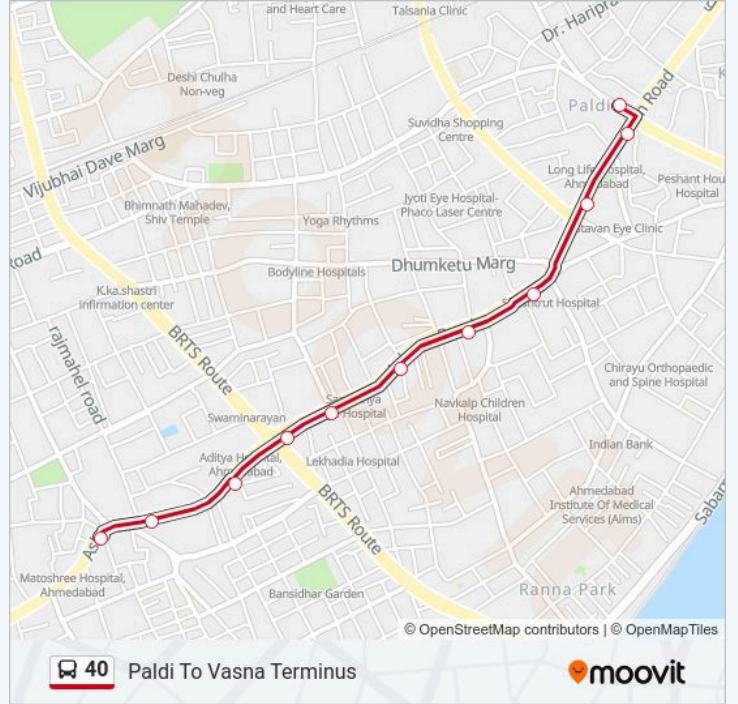

40 bus time schedules and route maps are available in an offline PDF at moovitapp.com. Use the Moovit App to see live bus times, train schedule or subway schedule, and step-by-step directions for all public transit in Ahmedabad.

© 2025 Moovit - All Rights Reserved