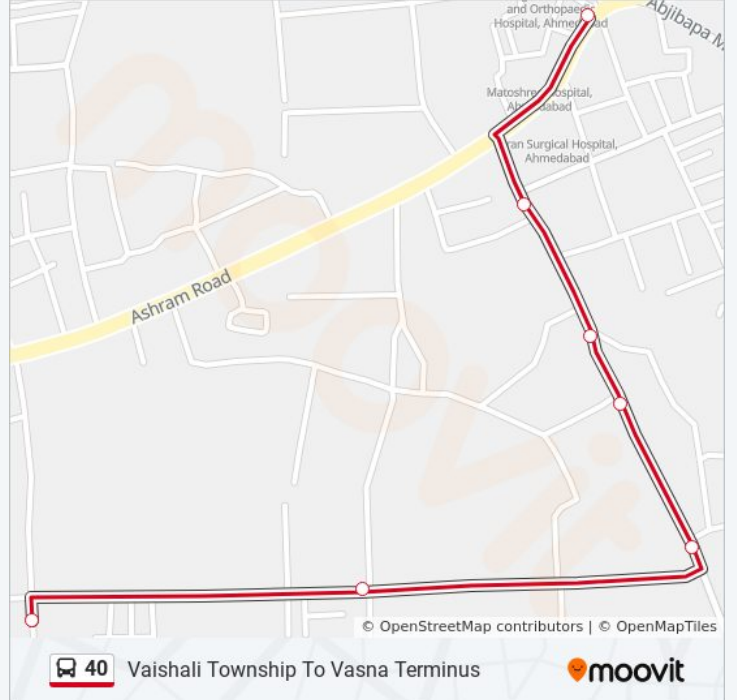

## Vaishali Township To Vasna Terminus

Get The App

The 40 bus line Vaishali Township To Vasna Terminus has one route. For regular weekdays, their operation hours are:  
(1) Vasna Terminus: 14:20 - 22:15

### Direction: Vasna Terminus

7 stops

[VIEW LINE SCHEDULE](#)

- Vaishali Township
- Swaminarayan Park
- Kulin Tenaments
- Sorainagar
- Aiyappa Mandir
- Anand Flats
- Vasna Terminus

### 40 bus Time Schedule

Vasna Terminus Route Timetable:

Sunday	14:20 - 22:15
Monday	14:20 - 22:15
Tuesday	14:20 - 22:15
Wednesday	14:20 - 22:15
Thursday	14:20 - 22:15
Friday	14:20 - 22:15
Saturday	14:20 - 22:15

### 40 bus Info

**Direction:** Vasna Terminus

**Stops:** 7

**Trip Duration:** 5 min

**Line Summary:**

40 bus time schedules and route maps are available in an offline PDF at moovitapp.com. Use the [Moovit App](#) to see live bus times, train schedule or subway schedule, and step-by-step directions for all public transit in Ahmedabad.