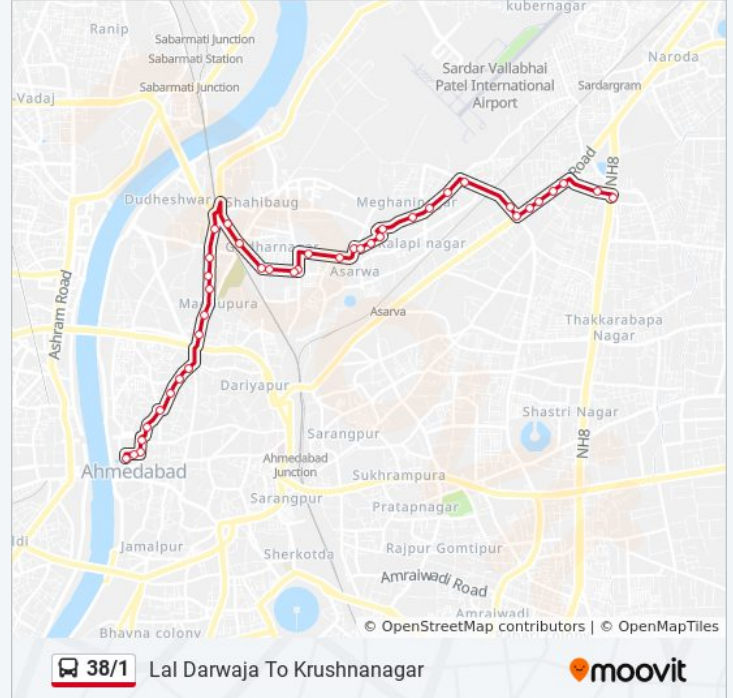

Cancer Hospital

M. L. A. Quarters

M. Quarter

Mukhini Chali

Turki Nighali

Wicket

Tata Nagar

Ratna Sagar Char Rasta

Ashish Nagar

Rameshwar Mahadev

Memco Char Rasta

Memco

Memco

Rajiv Gandhi Bhawan

Kubereshwar Mahadev

G. D. High School

Nayan Nagar

Krushnanagar

38/1 bus time schedules and route maps are available in an offline PDF at moovitapp.com. Use the [Moovit App](#) to see live bus times, train schedule or subway schedule, and step-by-step directions for all public transit in Ahmedabad.

[About Moovit](#) • [MaaS Solutions](#) • [Supported Countries](#) • [Mooviter Community](#)

© 2024 Moovit - All Rights Reserved

Check Live Arrival Times