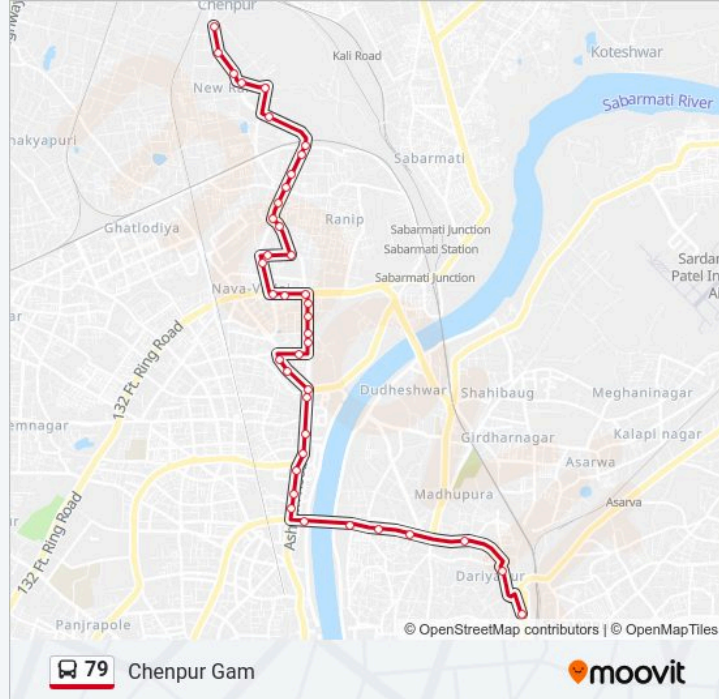

Neel Complex

Bhavsar Hostel

Vyas Wadi

Shrinath Apartment

Chandrabhaga Society

R. H. Patel College

Kalptaru Apartments

Hariom Nagar

Sahajanand Bungalows

Sai Duplex

Balol Nagar

Andh Kalyan Kendra

Karan Nagar Cross Road

Sawan Bungalows

Khodiyar Mandir (G.S.T.)

Essar Steel

Essar Steel

Aksharpark Society

Chenpur Gam

Direction: Kalapur Terminus

40 stops

[VIEW LINE SCHEDULE](#)

Chenpur Gam

Aksharpark Society

Essar Steel

Essar Steel

Khodiyar Mandir (G.S.T.)

Sawan Bungalows

Karan Nagar Cross Road

Andh Kalyan Kendra

Balol Nagar

Sai Duplex

79 bus Time Schedule

Kalapur Terminus Route Timetable:

Monday	19:00-19:55
Tuesday	19:00-19:55
Wednesday	19:00-19:55
Thursday	19:00-19:55
Friday	19:00-19:55
Saturday	19:00-19:55
Sunday	19:00-19:55

79 bus Info

Direction: Kalapur Terminus

Stops: 40

Trip Duration: 34 min