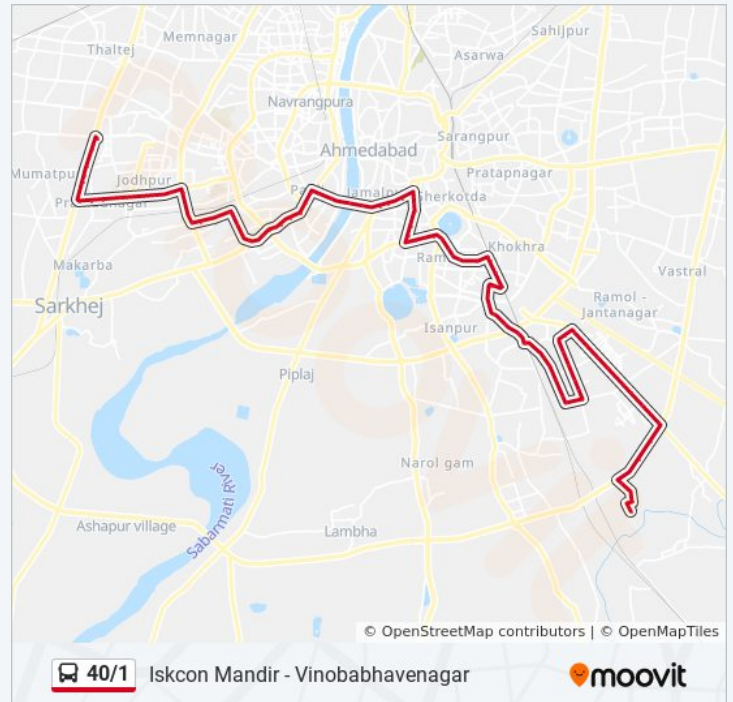

Direction: Vinobabhavenagar

89 stops

[VIEW LINE SCHEDULE](#)

Iskcon Mandir
Iskcon Mandir
Wide Angle
Karnavati Club
Chimanbhai Patel Institute
Shri Chimanbhai Patel Institute
Pralhad Nagar Cross Road
Pralhad Nagar
Neelkanth Bungalow
Anand Nagar
Sarjan Complex
Seema Hall
Aditraj Complex
Sachin Tower
Shyamal Cross Road
Jivraj Park
Gyanda Society
Dr. Jivraj Mehta Hospital
Dr. Jivraj Mehta Hospital
Lavanya Society
Kesariyaji Nagar
Vasna Terminus
Jawahar Nagar
Anjali Cinema
Bhatta
Anand Nagar
Fatehnagar
Jain Merchants
Mahalakshmi Society

40/1 bus Time Schedule

Vinobabhavenagar Route Timetable:

Sunday	07:20 - 16:45
Monday	07:20 - 16:45
Tuesday	07:20 - 16:45
Wednesday	07:20 - 16:45
Thursday	07:20 - 16:45
Friday	07:20 - 16:45
Saturday	07:20 - 16:45

40/1 bus Info

Direction: Vinobabhavenagar

Stops: 89

Trip Duration: 95 min

Line Summary: