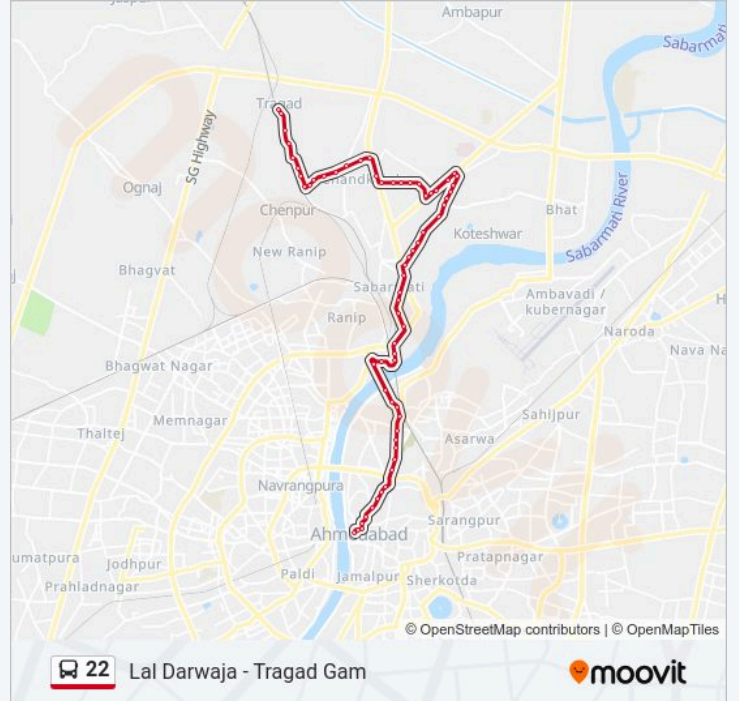

Keshavnagar Tanki

Railway River Bridge

Railway Over Bridge

Power House

Power House

Dharmanagar

Varsodani Chali

Ram Nagar

Abu Koba Cross Road

Gandhi Vas

Nirant Nagar

Indira Nagar

Gujarat Stadium

Sangath Bungalow

Sahajanand Park

Akash Darshan Society

Motera Gam

Maruti Nandan -1

Narnarayan Party Plot

Srishti Arcade

Fire Station

Shree Rajendra Shanti Vihar

Krishna Bungalow

Ashok Vihar

Government Engineering College

Shitiratna Bungalow

Swagat Bungalow

Sakar School

Sahjanand Buanglow

Santokba Hospital

Shivshakti Nagar

Chandkheda