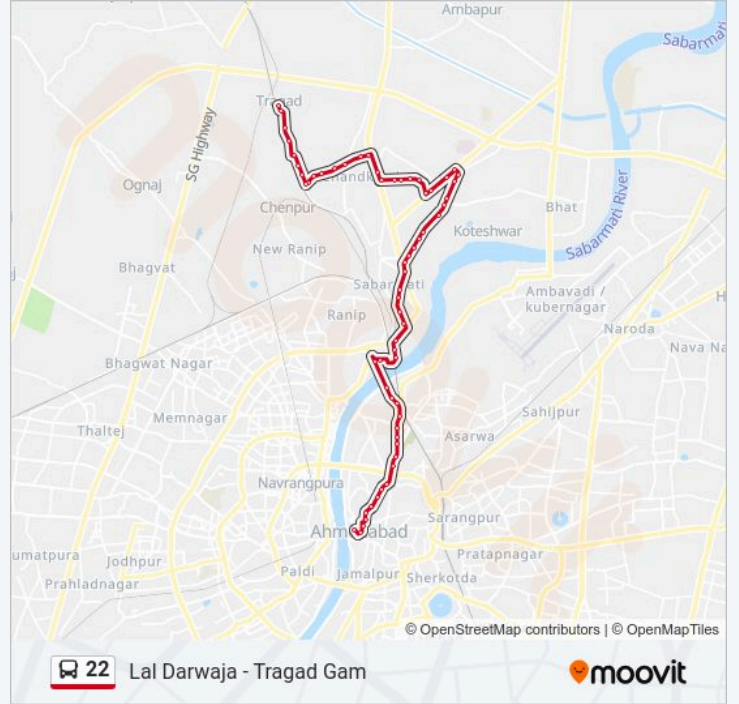

Government Engineering College

Ashok Vihar

Shree Rajendra Shanti Vihar

Fire Station

Srishti Arcade

Narnarayan Party Plot

Motera Gam

Akash Darshan Society

Sahajanand Park

Sangath Bungalow

Gujarat Stadium

Indira Nagar

Nirant Nagar

Gandhi Vas

Abu Koba Cross Road

Ram Nagar

Varsodani Chali

Dharmanagar

Power House

Power House

Railway Over Bridge

Railway River Bridge

Keshavnagar Tanki

Subhash Bridge Circle

Naranghat

Police Stadium

Shahibag Underbridge

Shahibaug Underbridge

Police Comissioner Office

Hirabag

Swaminarayan Mandir

Hathi Singh Wadi