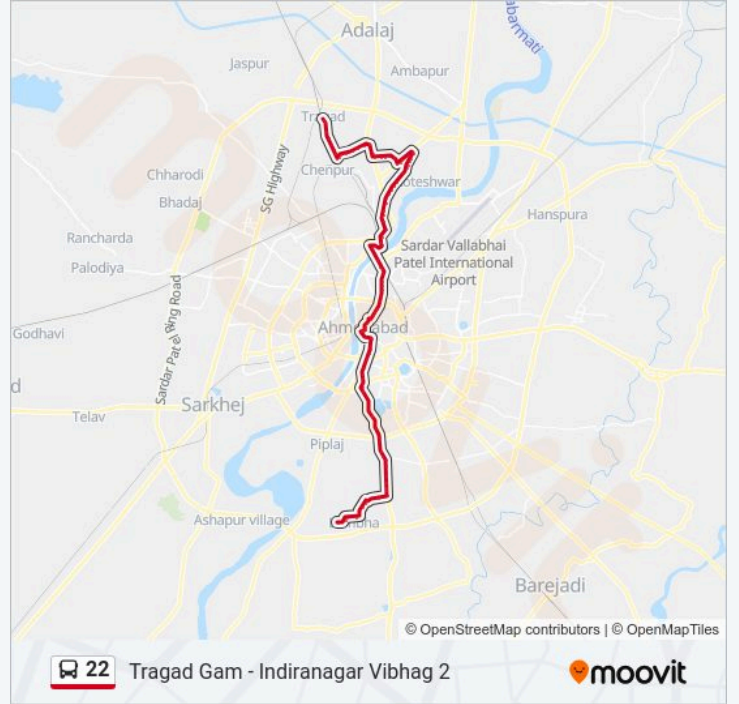

Goodluck Barrels
Dani Limda Road
Dagli Manda Road
Ganj Shahid Dargah
S.T.Work Shop
Marak Kar Char Rasta
Calico Mills
Jamalpur Char Rasta
Jamalpur Darwaja
Jamalpur Chakla
Pagthiya
Vaishya Sabha
Khamasa
Khamasa
Tilak Bagh
Lal Darwaja
Lal Darwaja
Lal Darwaja Apna Bazar
Sardar Garden (Laldarwaja)
Din Bhai Tower
Jansatta Office
Mirzapur Road
Ratiya Wadi
Delhi Chakla
Delhi Darwaja
Hathi Singh Wadi
Swaminarayan Mandir
Hirabag
Police Comissioner Office
Shahibag Underbridge
Shahibag Underbridge
Police Stadium