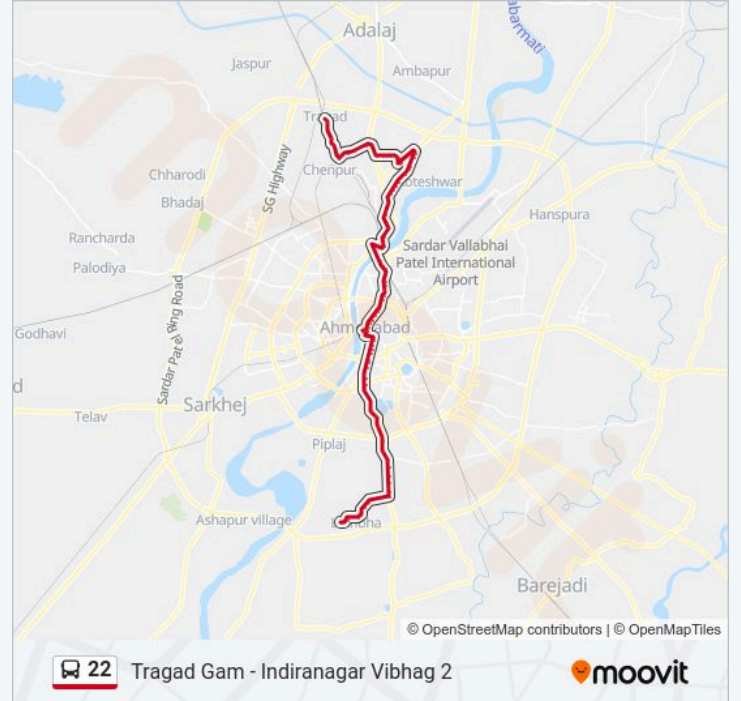

Sneh Plaza

Maniprabhu School

Gujarat Housing Board

Chandkheda

Shivshakti Nagar

Santokba Hospital

Sahjanand Buanglow

Sakar School

Swagat Bungalow

Shitiratna Bunglow

Government Engineering College

Ashok Vihar

Shree Rajendra Shanti Vihar

Fire Station

Srishti Arcade

Narnarayan Party Plot

Motera Gam

Akash Darshan Society

Sahajanand Park

Sangath Bungalow

Gujarat Stadium

Indira Nagar

Nirant Nagar

Gandhi Vas

Abu Koba Cross Road

Ram Nagar

Varsodani Chali

Dharmanagar

Power House

Power House

Railway Over Bridge

Railway River Bridge