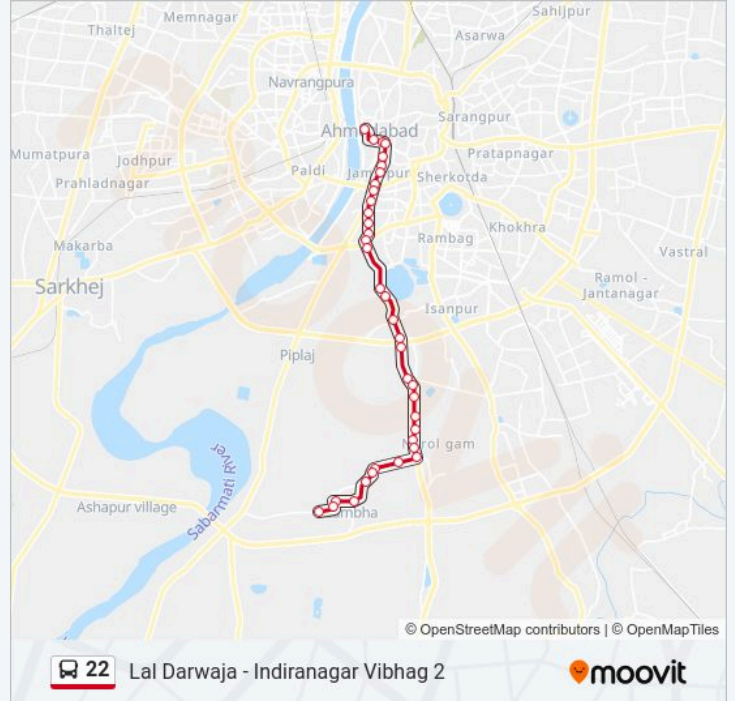

Parmarnu Garnalu

Narol Court

Narol Gam

Narol Turning

Narol

Narol Circle

Ranipur Road

P.W.D.Stand

Goodluck Barrels

Dani Limda Road

Dagli Manda Road

Ganj Shahid Dargah

S.T.Work Shop

Marak Kar Char Rasta

Calico Mills

Jamalpur Char Rasta

Jamalpur Darwaja

Jamalpur Chakla

Pagthiya

Vaishya Sabha

Khamasa

Khamasa

Tilak Bagh

Lal Darwaja

22 bus time schedules and route maps are available in an offline PDF at moovitapp.com. Use the Moovit App to see live bus times, train schedule or subway schedule, and step-by-step directions for all public transit in Ahmedabad.

© 2025 Moovit - All Rights Reserved