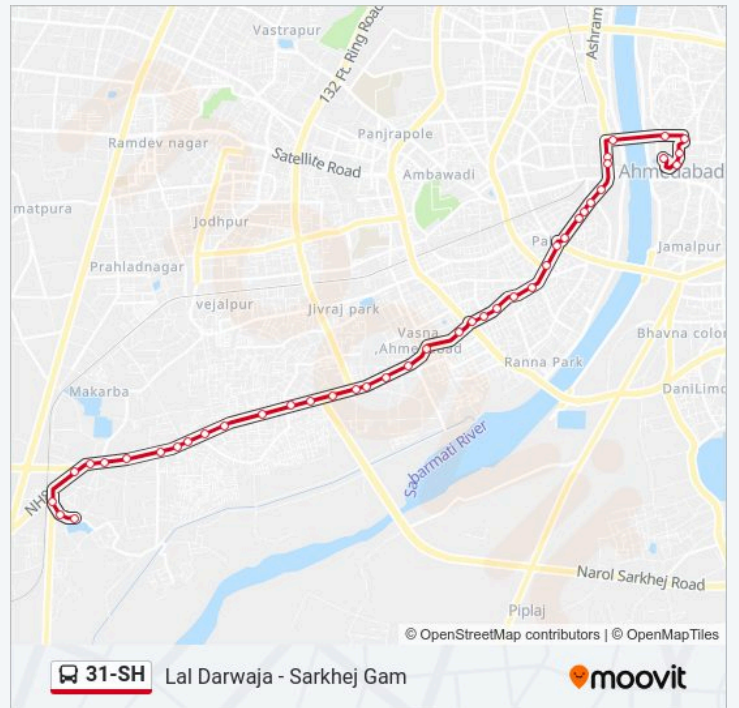

Sarkhej Bus Stand

Lala Mulana Market

Factory

Ambar Tower

31-SH bus Time Schedule

Lal Darwaja Route Timetable:

Monday	05:35-22:49
Tuesday	05:35-22:49
Wednesday	05:35-22:49
Thursday	05:35-22:49
Friday	05:35-22:49
Saturday	05:35-22:49
Sunday	05:35-22:49

31-SH bus Info

Direction: Lal Darwaja

Stops: 42

Trip Duration: 33 min

Line Summary:

Gulzar Park

Fatehwadi

Khurshid Park