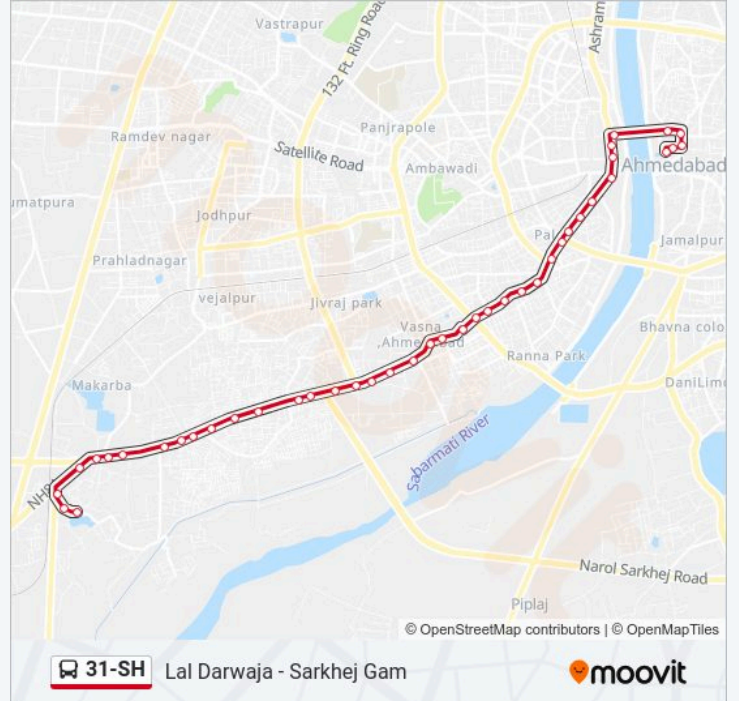

Vasna

Pratap Kunj

Pravinnagar

Gupta Nagar

Sarani Kamdar Society

Prakash College

F.D High School

Juhapura Road

Gandhi Smruti

Hajibabani Dargah

Khurshid Park

Fatehwadi

Gulzar Park

Ambar Tower

Factory

Lala Mulana Market

Sarkhej Bus Stand

Bhavani Tractors

Sarkhej Railway Station

Sarkhej Railway Station Sarkhej Village

Sarkhej Gam

Direction: Lal Darwaja

42 stops

[VIEW LINE SCHEDULE](#)

Sarkhej Gam

Sarkhej Railway Station Sarkhej Village

Sarkhej Railway Station

Bhavani Tractors

Sarkhej Bus Stand

Lala Mulana Market

Factory

Ambar Tower

31-SH bus Time Schedule

Lal Darwaja Route Timetable:

Monday	05:35-22:49
Tuesday	05:35-22:49
Wednesday	05:35-22:49
Thursday	05:35-22:49
Friday	05:35-22:49
Saturday	05:35-22:49
Sunday	05:35-22:49

31-SH bus Info