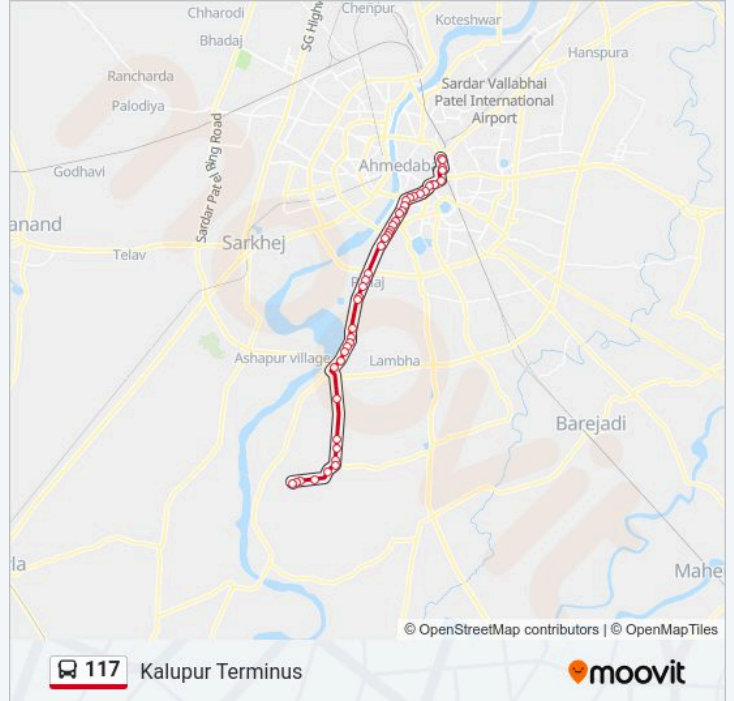

Direction: Miroli Gam

48 stops

[VIEW LINE SCHEDULE](#)

Kalupur Terminus

Kalupur

Kalupur Terminus

Sarangpur

Sarangpur