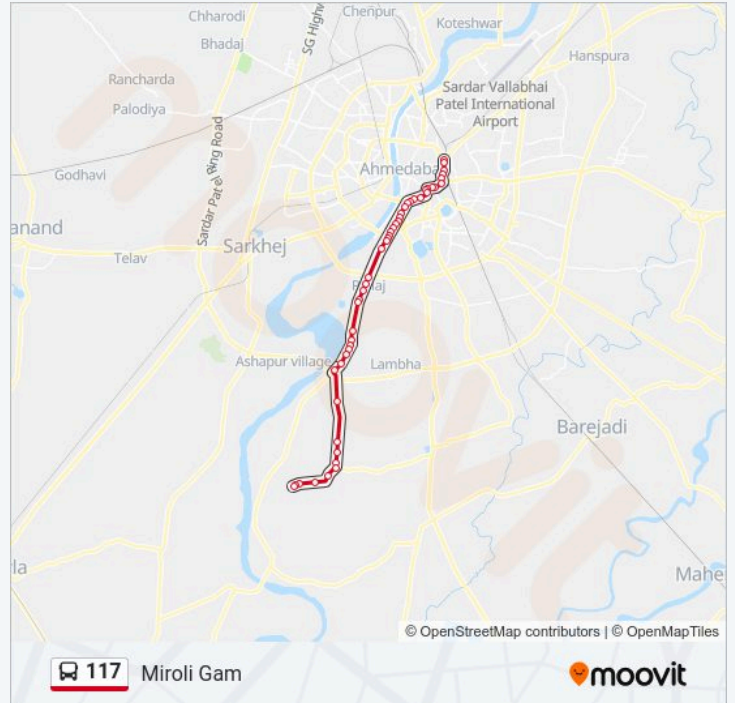

117 Line**Kalupur Terminus**

Get The App

The 117 bus line (Kalupur Terminus) has 2 routes. For regular weekdays, their operation hours are:

(1) Kalupur Terminus: 19:15(2) Miroli Gam: 17:35

Use the Moovit App to find the closest 117 bus station near you and find out when is the next 117 bus arriving.

Bhairavnath Industries

Bhairavnath Industries

Devraj Park

Krishna Beverages

Indira Nagar Approach

117 bus Info

Direction: Miroli Gam

Stops: 48

Trip Duration: 58 min

Line Summary:

Khod Kamod

Ode Gam

Hempurilat Bus Stand

Gurukul

Pirana Gam

Jetalpur Cross Road