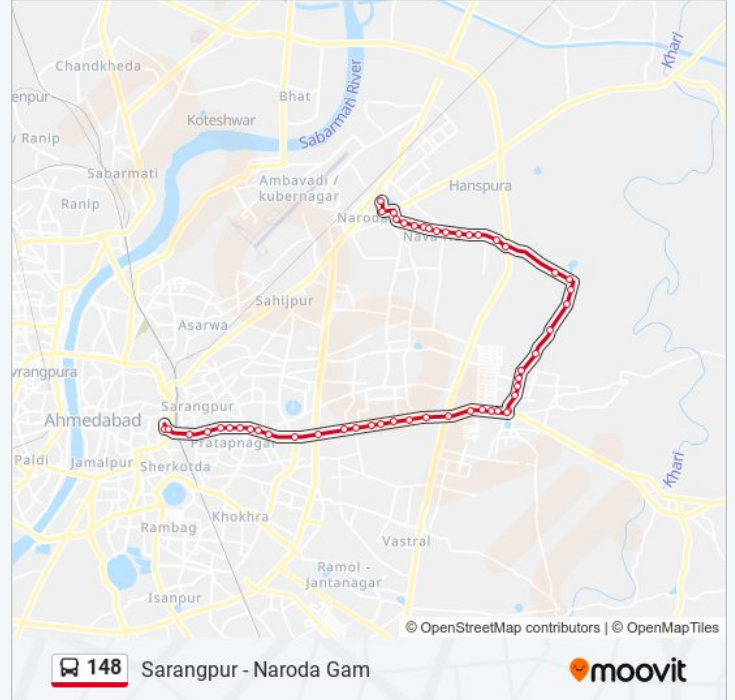

Noble School

Vrajvihar Society

Kathwada Phata

Kathwada Turning

Naroda Gam

Naroda Gam

148 Sarangpur - Naroda Gam

Direction: Sarangpur

Monday	08:10 - 21:30
Tuesday	08:10 - 21:30
Wednesday	08:10 - 21:30
Thursday	08:10 - 21:30
Friday	08:10 - 21:30
Saturday	08:10 - 21:30

148 bus Info

Direction: Sarangpur

Stops: 49

Trip Duration: 52 min

Line Summary: