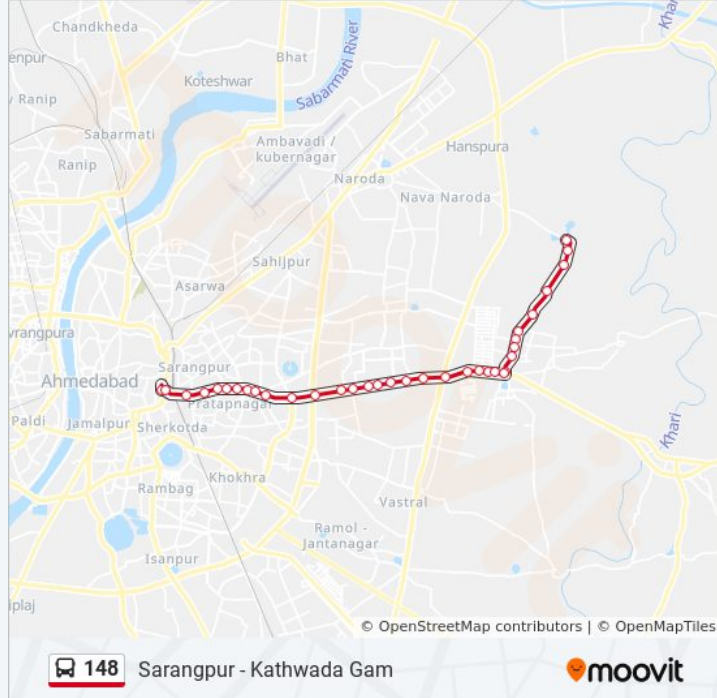

Dwarikanath Hindi School

Kathwada Patiya

School

School

Cellulose Products

Gajanand Residency

Bhagirath Residency

Gujarat Concrete

Parab

Tubewell

Bechar Bhai Nu Khetar

Chunar Vas

Kathwada Gam

Direction: Sarangpur

34 stops

[VIEW LINE SCHEDULE](#)

Kathwada Gam

Chunar Vas

Bechar Bhai Nu Khetar

Tubewell

Parab

Gujarat Concrete

Bhagirath Residency

Gajanand Residency

Cellulose Products

School

Kathwada Patiya

Dwarikanath Hindi School

Bhagwati Nagar

Nityanand Ashram

Odhav Ring Road

Odhav

148 bus Time Schedule

Sarangpur Route Timetable:

Sunday	07:05 - 12:00
Monday	07:05 - 12:00
Tuesday	07:05 - 12:00
Wednesday	07:05 - 12:00
Thursday	07:05 - 12:00
Friday	07:05 - 12:00
Saturday	07:05 - 12:00

148 bus Info

Direction: Sarangpur

Stops: 34

Trip Duration: 36 min

Line Summary: