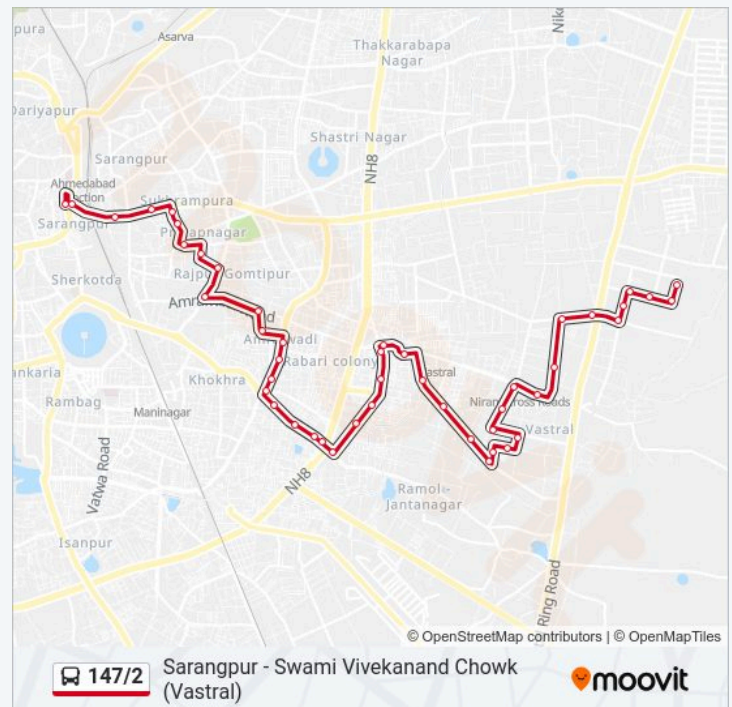

Kamdar Maidan
Bombay Housing Police Line
Patel Mills
Shudhhodhan Nagar
Gomtipur Darwaja

Neminath Derasar(Gomtipur)

Bhagyoday Society (Sukhramnagar)

New Cotton Mills

Indiranagar

Amraiwadi

Amarwadi Post Office

Satya Narayan Nagar

Rudreshwar Mahadev

Hatkeshwar Mahadev

Hatkeshwar

Lal Bungalow

C.T.M. Char Rasta

C.T.M.

Gurukrupa Vidyalay

Dhanjibhai Industrial Estate

Jogeshwari Estate

Anjali Vidyalaya

Jain Milan Co. Operative Housing Society

Sureliya Estate

Rita Nagar

RTO Purv

Manidhar Colony

Dharti Status

Madhav Homes

Madhav Homes

Galaxy Correl

Kalpataru Residency

Wednesday	06:20
Thursday	06:20
Friday	06:20
Saturday	06:20
Sunday	06:20

147/2 bus Info

Direction: Swami Vivekanand Chowk (Vastral)

Stops: 47

Trip Duration: 37 min

Line Summary: