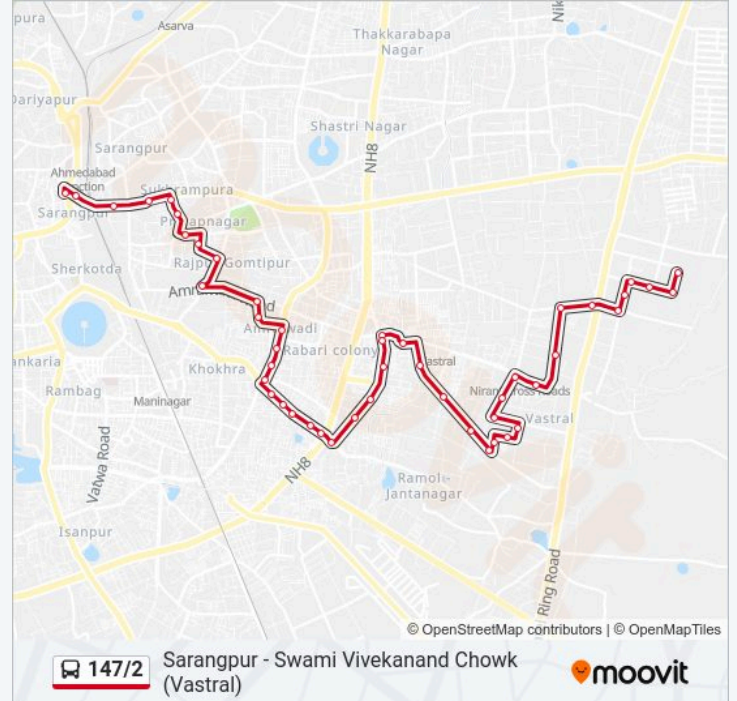

Use the Moovit App to find the closest 147/2 bus station near you and find out when is the next 147/2 bus arriving.

Direction: Sarangpur

48 stops

[VIEW LINE SCHEDULE](#)

Swami Vivekanand Chowk (Vastral)

Devasya School

Indiranagar

New Cotton Mills

Bhagyoday Society (Sukhramnagar)

Neminath Derasar(Gomtipur)

Gomtipur Darwaja

Shudhhodhan Nagar

Patel Mills

Bombay Housing Police Line

Kamdar Maidan

Sarangpur Bridge

Sarangpur

Direction: Swami Vivekanand Chowk (Vastral)

47 stops

[VIEW LINE SCHEDULE](#)

Sarangpur

Sarangpur Bridge

147/2 bus Time Schedule

Swami Vivekanand Chowk (Vastral) Route
Timetable:

Monday	06:20
--------	-------

Tuesday	06:20
---------	-------

Kamdar Maidan
Bombay Housing Police Line
Patel Mills
Shudhhodhan Nagar
Gomtipur Darwaja