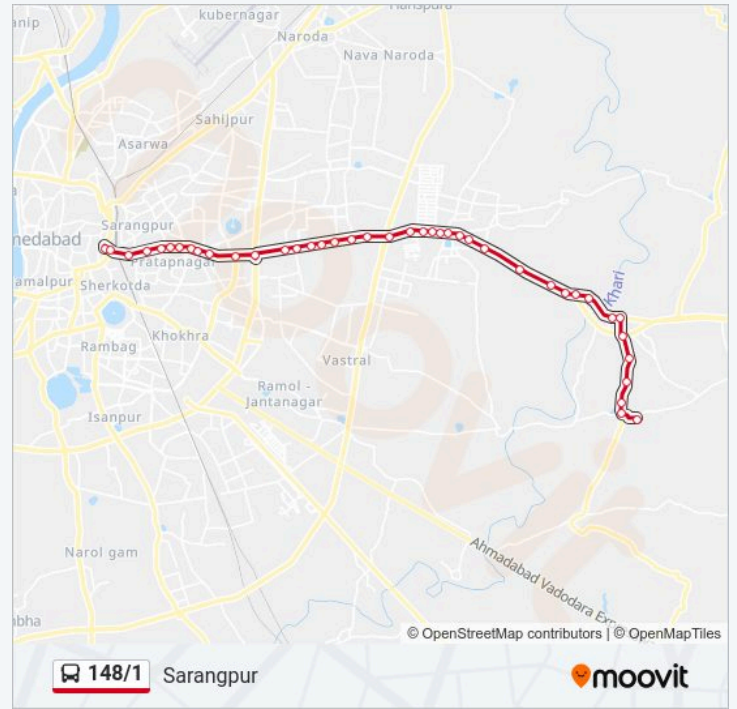

Trip Duration: 51 min
Line Summary:

Swaminarayan Gurukul

Kanbha Cross Road

Gokul Moters (Kanbha Police Station)

Gangeshwar Vidyalay

Vadwali Chali

Ramji Mandir

Singarwa Patiya

School

Kathwada Patiya

Dwarikanath Hindi School

Bhagwati Nagar

Nityanand Ashram

Odhav Ring Road

Odhav

Odhav Approach

Chotelal Ni Chali

Vallabh Nagar

Bhikshuk Gruh

Rabari Vasahat

Quick Metal Industries

Soni Ni Chali

Ajit Mills

Anant Mills Post Office

Rakhial

Bapu Nagar Rakhial

Ganga Farak Mills

Masdan Mills

Patel Mills

Bombay Housing Police Line

Kamdar Maidan

Sarangpur Bridge

Sarangpur