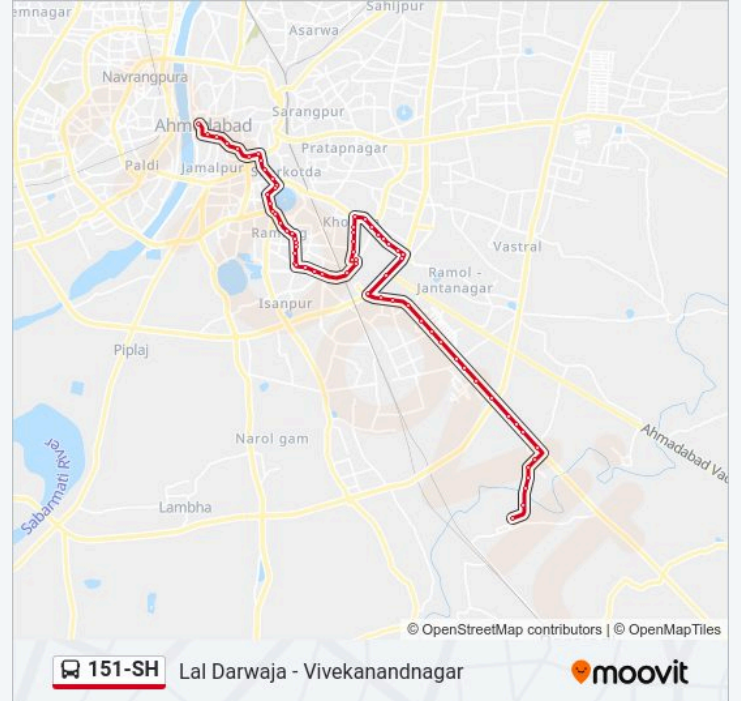

Vatva Patiya

P.R. Enterprise

Nika Tubes

Nirma

Trikampura Patiya

Kamabhaino Kuvo

Jashodanagar Patiya

Jashodanagar Cross Road

Express Highway Junction

CTM Cross Road

C.T.M.

C.T.M. Char Rasta

Lal Bungalow

Hatkeshwar

Hatkeshwar

Hatkeshwar Mahadev

Bombay Housing

Khokhara Circle

Rukshmaniben Hospital

Municipal Slum Quarters

Siyonnagar

Lakshminarayan Society

Pimpaleshwar Mahadev

Gujarat Housing Board (Haripura)

Gujarat Housing Board (Haripura)

Dr.Shyamaprasad Mukherjee Chowk

Aavkar Hall

Kumkum School

Sarovar Appartment

Hira Bhai Tower

Hira Bhai Tower

Prakash Nagar