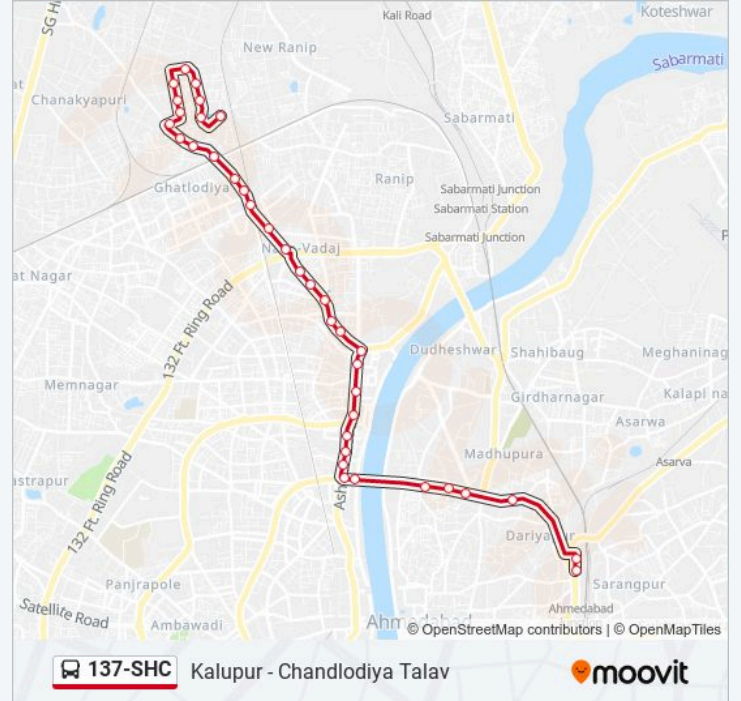

Deshwali Society

Deshwali Society

Ramdev Pir Nu Mandir

Nava Vadaj

Krushna Nagar

Poonam Party Plot

Purushottam Nagar

Bhimji Pura

Tulsi Sham Society

Vadaj

Vadaj

Champaner Society

Usmanpura

Usmanpura

Gujarat Vidyapeeth

Income Tax Office

Gandhi Bridge

Gandhi Bridge

Shahpur Darwaja

Halimani Khadaki

Delhi Darwaja

Dariyapur Darwaja

Kalupur Terminus

Kalupur

137-SHC bus time schedules and route maps are available in an offline PDF at moovitapp.com. Use the Moovit App to see live bus times, train schedule or subway schedule, and step-by-step directions for all public transit in Ahmedabad.

© 2024 Moovit - All Rights Reserved