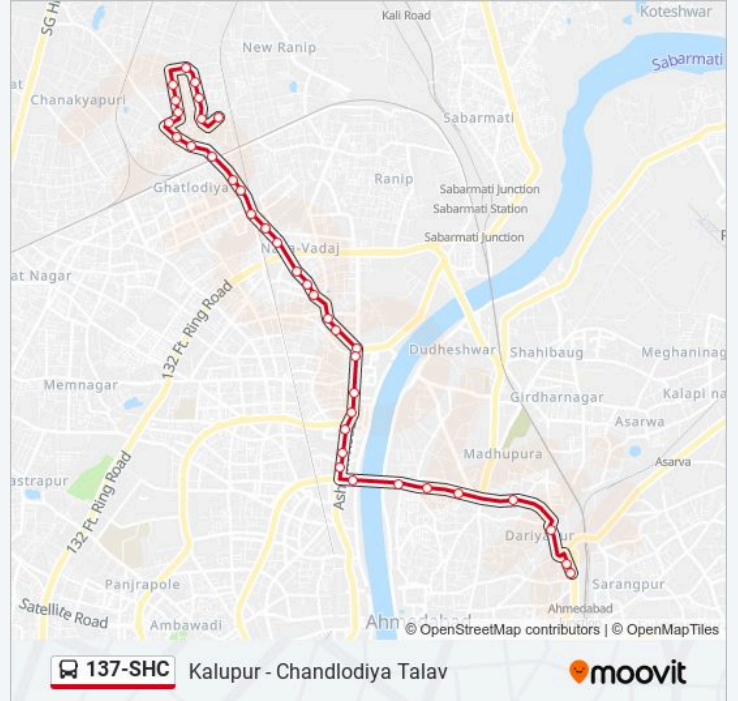

137-SHC bus Info**Direction:** Chandlodiya Talav**Stops:** 37**Trip Duration:** 31 min**Line Summary:**

Ramdev Pir Nu Mandir

Nirnaynagar Garnala

Deshwali Society

Dhanji Bhai No Kuvo

Arjun Ashram

Chandlodiya

Gayatri Society

Chandlodiya Talav

Direction: Kalapur

37 stops

[VIEW LINE SCHEDULE](#)

Chandlodiya Talav

Gayatri Society

Tirupati School