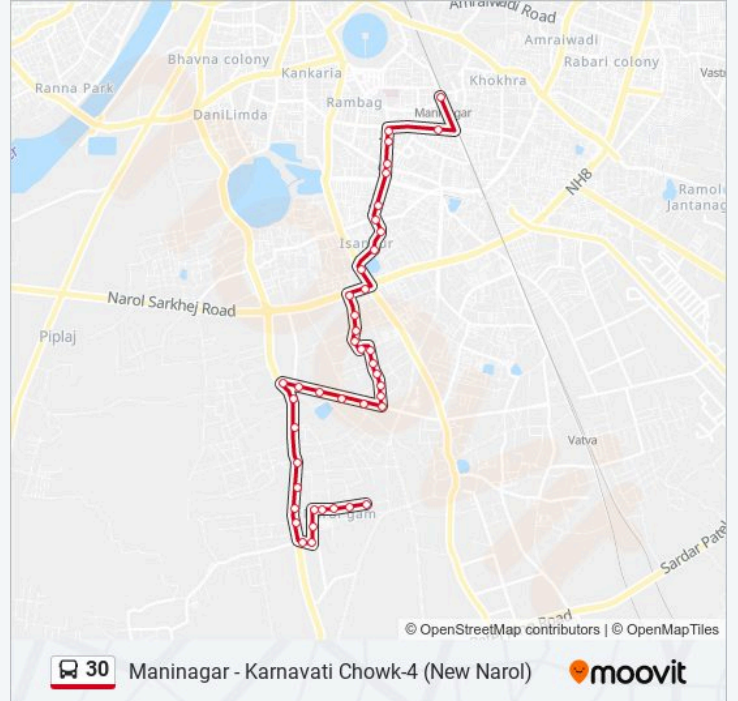

30 bus Info

Direction: Karnavati Chowk-4 (New Narol)

Stops: 42

Trip Duration: 28 min

Line Summary:

Aakash Metro City

Sonal Factory

Sonal Factory

Abad Green Party Plot

Central Ware House

Bhammariya Kuva

Aaryaman Aawas

Swastic Platinum

Malin Sparsh

Pachvati

Bharat Mata Chowk

Divine International School

Karnavati Chowk-4 (New Narol)

Maninagar - Karnavati Chowk-4 (New Narol)

Direction: Maninagar

40 stops

[VIEW LINE SCHEDULE](#)

Karnavati Chowk-4 (New Narol)

Divine International School